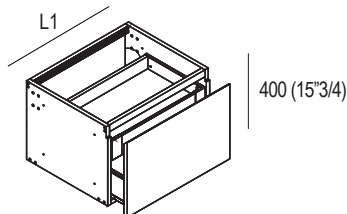

asse rubinetto a parete
wall mounted tap, central axis

LAVABO INSTALLATO
WASHBASIN MOUNTED

Larghezze Box - Casing Width

L1 = 400-600-800-1000-1200
L1 = (15"3/4)(23"5/8)(31"1/2)(39"3/8)

3

Proseguire col montaggio del lavabo e dello scarico.
Continue with the installation of the washbasin and the drain.