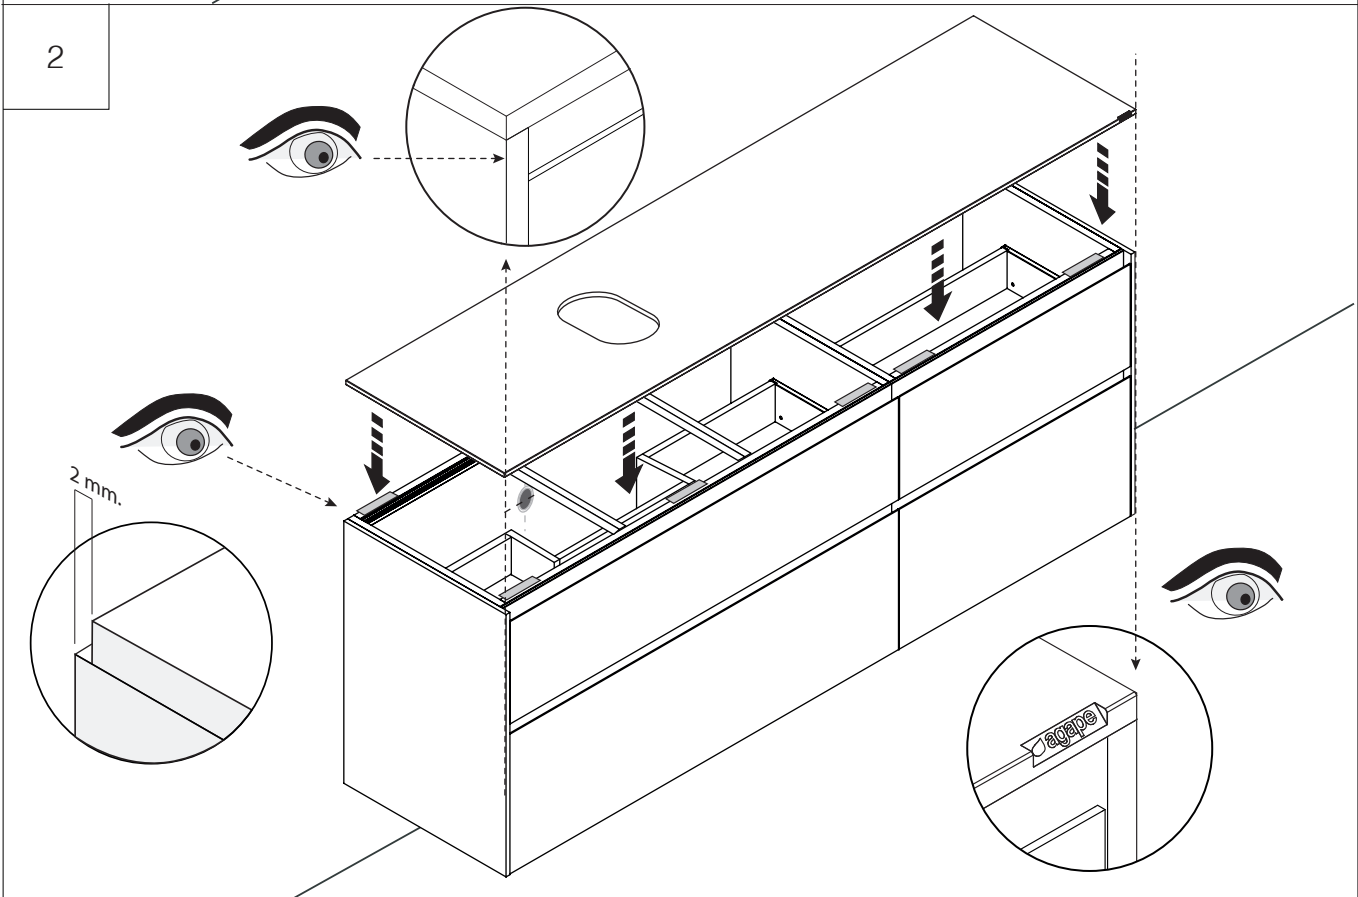

asse rubinetto a parete
wall mounted tap, central axis

LAVABO INSTALLATO
WASHBASIN MOUNTED

Larghezze Box - Casing Width

L1 = 400-600-800-1000-1200
L1 = (15"3/4)(23"5/8)(31"1/2)(39"3/8)

3

Proseguire col montaggio del lavabo e dello scarico.
Continue with the installation of the washbasin and the drain.