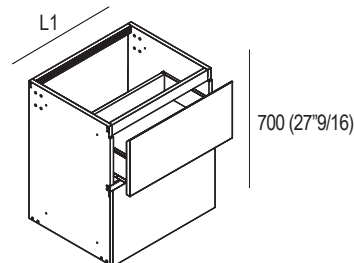

asse rubinetto a parete
wall mounted tap, central axis

LAVABO INSTALLATO
WASHBASIN MOUNTED

Larghezze Box - Casing Width

L1 = 400-600-800-1000-1200
L1 = (15"3/4)(23"5/8)(31"1/2)(39"3/8)

3

Proseguire col montaggio del lavabo e dello scarico.
Continue with the installation of the washbasin and the drain.