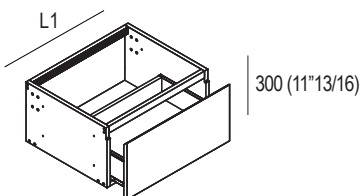

asse rubinetto a parete
wall mounted tap, central axis

LAVABO INSTALLATO
WASHBASIN MOUNTED

Larghezze Box - Casing Width

L1 = 400-600-800-1000-1200
L1 = (15"3/4)(23"5/8)(31"1/2)(39"3/8)

3

Proseguire col montaggio del lavabo e dello scarico.
Continue with the installation of the washbasin and the drain.