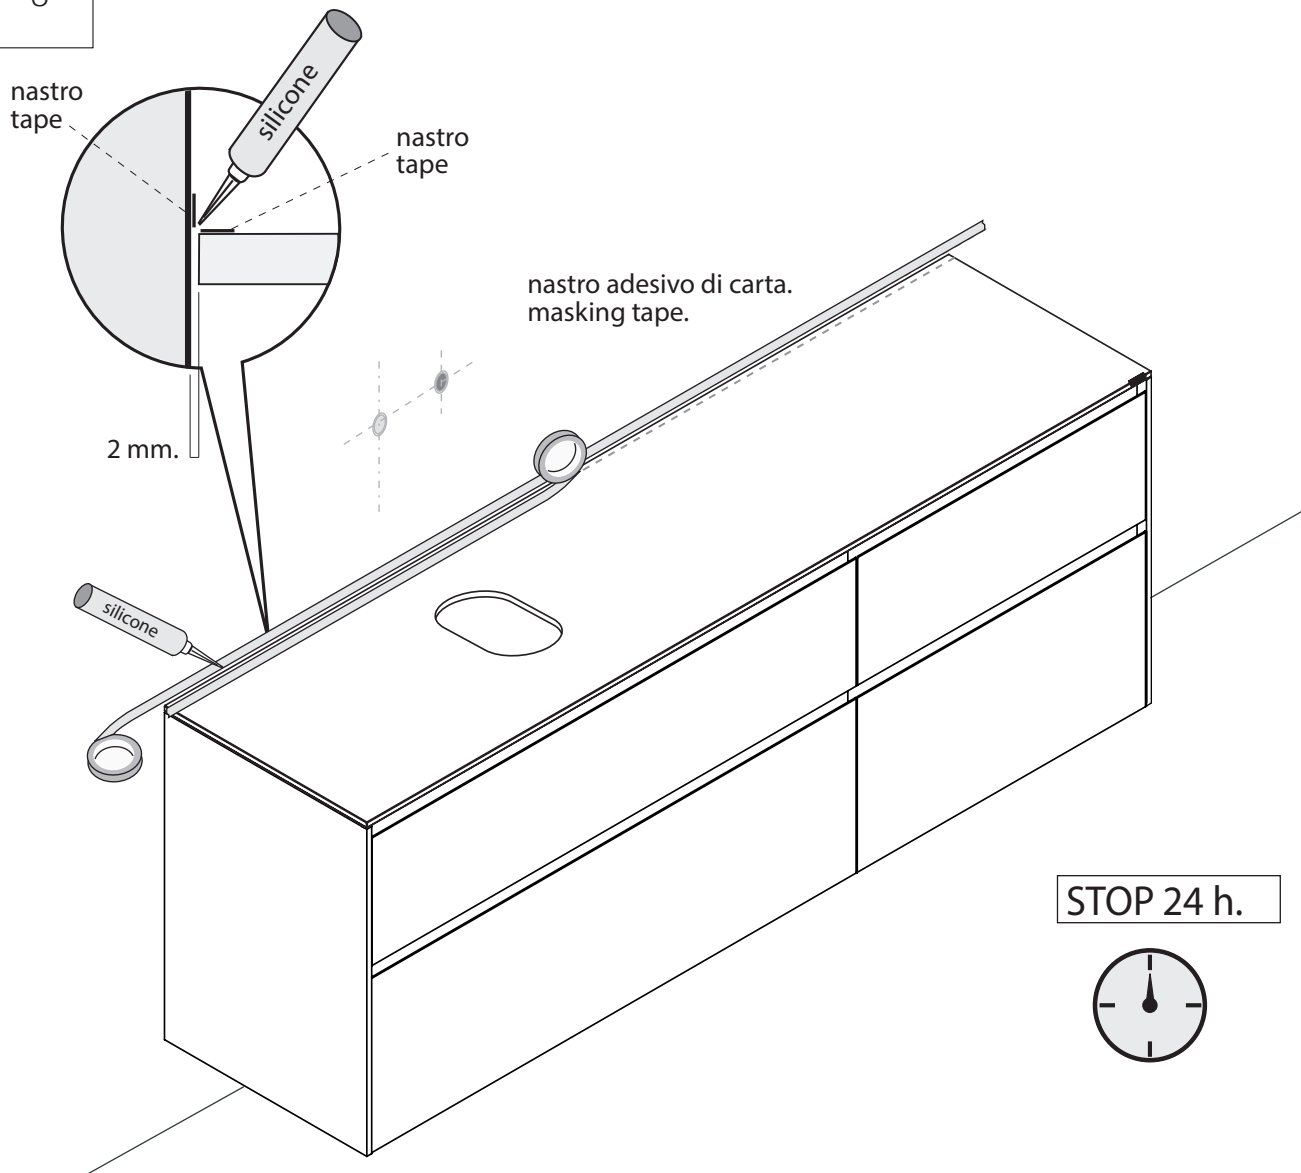

asse rubinetto a parete
wall mounted tap, central axis

LAVABO INSTALLATO
WASHBASIN MOUNTED

Larghezze Box - Casing Width

L1 = 400-600-800-1000-1200
L1 = (15"3/4)(23"5/8)(31"1/2)(39"3/8)

3

Proseguire col montaggio del lavabo e dello scarico.
Continue with the installation of the washbasin and the drain.