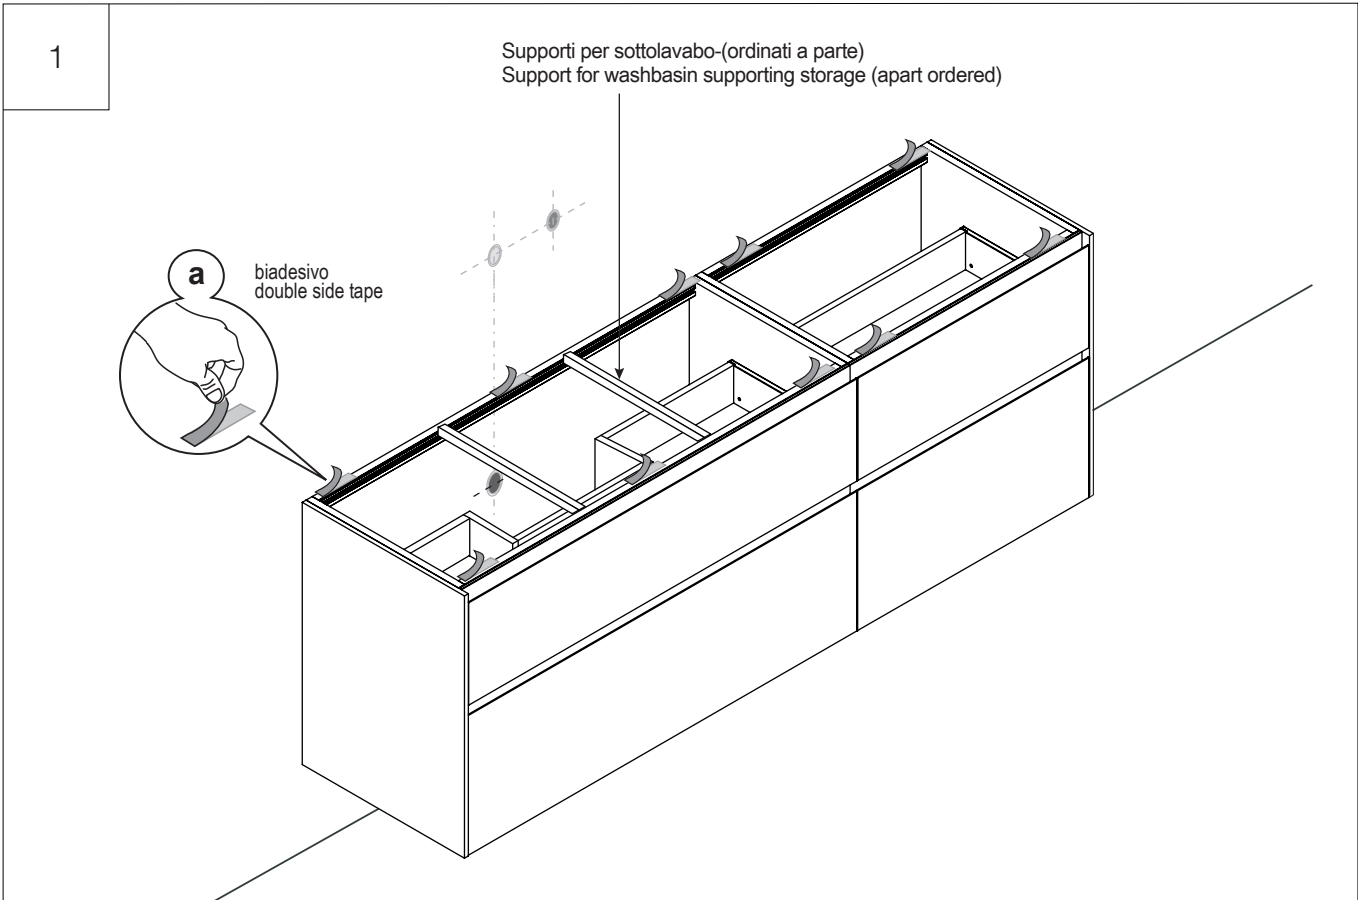

asse rubinetto a parete
wall mounted tap, central axis

LAVABO INSTALLATO
WASHBASIN MOUNTED

Larghezze Box - Casing Width

L1 = 400-600-800-1000-1200
L1 = (15"3/4)(23"5/8)(31"1/2)(39"3/8)

3

Proseguire col montaggio del lavabo e dello scarico.
Continue with the installation of the washbasin and the drain.