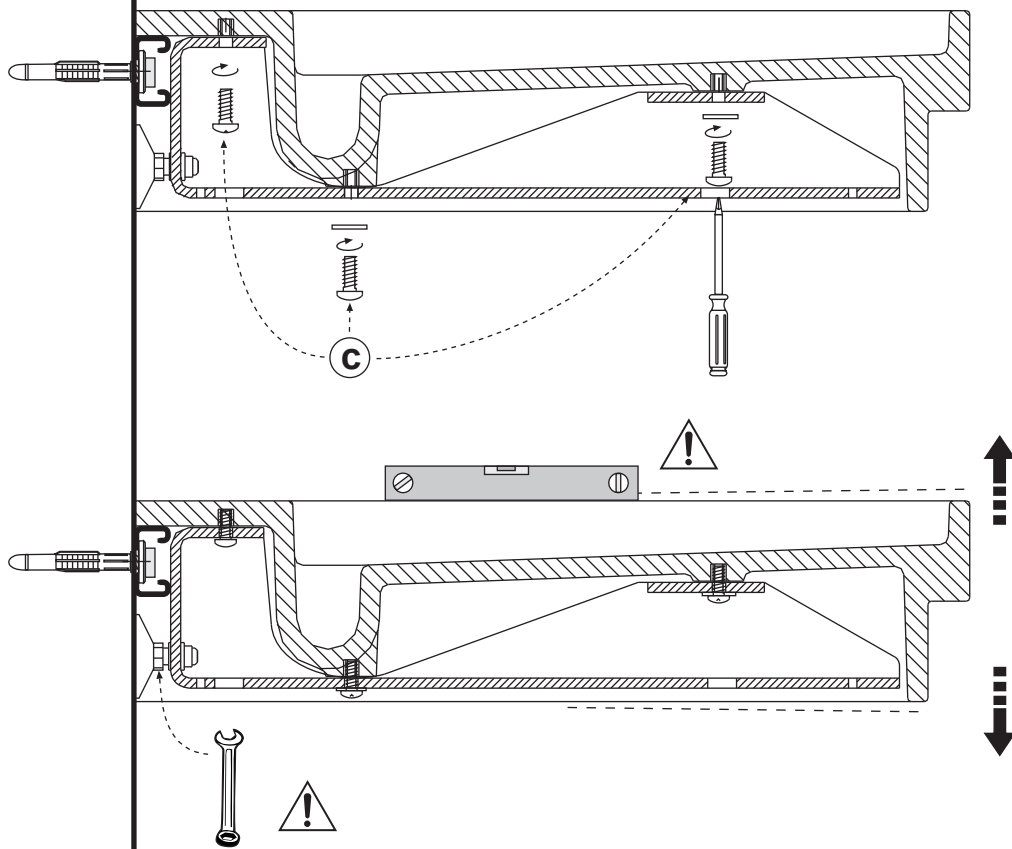

NOTE

The assembly material supplied allows the installation of the washbasin on solid and hollow brick walls and on concrete walls. For plasterboard walls it is necessary to reinforce adequately the area concerned and to adopt specific fixing systems if necessary.

nastro adesivo di carta.
masking tape.

PREDISPOSIZIONE
WASHBASIN PREDISPOSITION

rubinetto a parete
wall mounted tap

LAVABO INSTALLATO
WASHBASIN MOUNTED

rubinetto da piano
washbasin mounted tap

1

2

3

regolare la posizione delle staffe col piano
adjust the brackets' position with the top

4a

4b