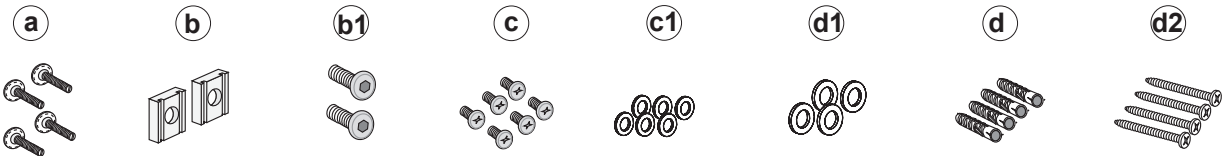

Le quantità dipendono dal tipo di composizione.
The quantities depend on the type of composition