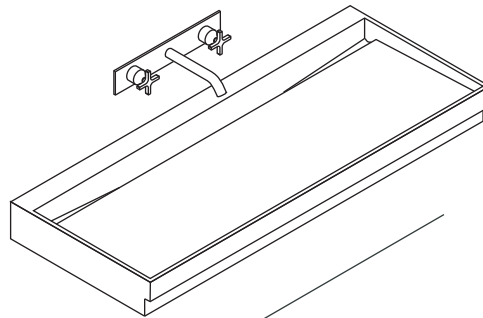

NOTE

The assembly material supplied allows the installation of the washbasin on solid and hollow brick walls and on concrete walls. For plasterboard walls it is necessary to reinforce adequately the area concerned and to adopt specific fixing systems if necessary.

nastro adesivo di carta.
masking tape.

PREDISPOSIZIONE
WASHBASIN PREDISPOSITION

rubinetto a parete
wall mounted tap

LAVABO INSTALLATO
WASHBASIN MOUNTED

rubinetto da piano
washbasin mounted tap

1

2

3