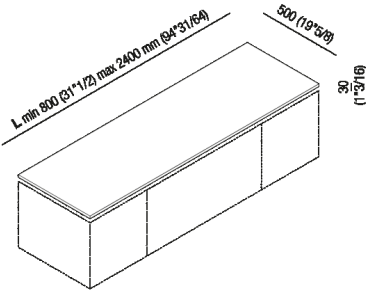

---

Countertop to be rested on cabinets 3 cm (1" 1/8)  
AXX\_

---

## Materials

Wood

Marble

Cristalplant®

Countertop to be rested on cabinets 3 cm (1 1/8 inches)

Height:	3 cm	1" 1/8 inches
Depth:	50 cm	19" 3/4 inches

Note: It is available with a minimum length of 80 cm (31 1/4 inches) and a maximum length of 240 cm (94 1/2 inches).