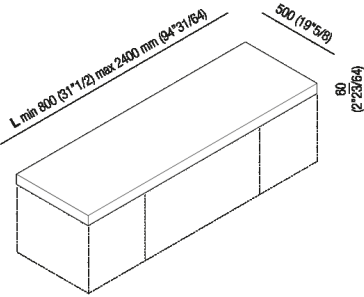

Countertop to be rested on cabinets 6 cm (2" 3/8)
 AXM_

Finishes

-  Grey ash oak
-  Reconstituted with teak finish
-  Dark oak
-  Brown oak
-  Natural oak
-  White
-  Raw earth, dark grey
-  Raw earth, light grey
-  Raw clay, slate grey

Materials

-  Wood

Countertop to be rested on cabinets 6 cm (2" 3/8)

Height:	6 cm	2" 3/8 inches
Depth:	50 cm	19" 3/4 inches

Note: It is available with a minimum length of 80 cm (31" 1/4) and a maximum length of 240 cm (94" 1/2).