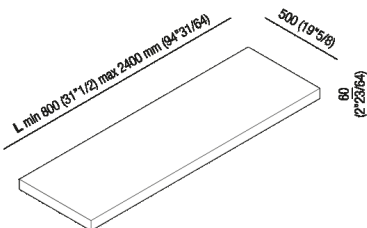

Self-bearing countertop 6 cm (2" 3/8)

AXN_

Finishes

-  Grey ash oak
-  Reconstituted with teak finish
-  Dark oak
-  Brown oak
-  Natural oak
-  White
-  Raw earth, dark grey
-  Raw earth, light grey
-  Raw clay, slate grey

Materials

-  Wood
-  Cristalplant®

Self-bearing countertop 6 cm (2" 3/8)

| | | |
|---------|-------|----------------|
| Height: | 6 cm | 2" 3/8 inches |
| Depth: | 50 cm | 19" 3/4 inches |

Note: It is available with a minimum length of 80 cm (31 1/4) and a maximum length of 240 cm (94 3/8).