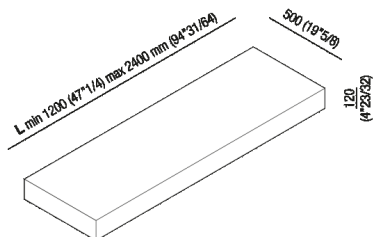

Self-bearing countertop 12 cm (4" 3/4)

AXA_

Finishes

-  Grey ash oak
-  Reconstituted with teak finish
-  Dark oak
-  Brown oak
-  Natural oak
-  White
-  Raw earth, dark grey
-  Raw earth, light grey
-  Raw clay, slate grey

Materials

-  Wood
-  Cristalplant®

Self-bearing countertop 12 cm (4" 3/4)

Height:	12 cm	4" 3/4 inches
Depth:	50 cm	19" 3/4 inches

Note: It is available with a minimum length of 120 cm (47" 1/4) and a maximum length of 240 cm (94" 3/8).