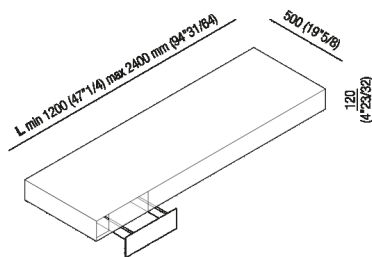

Self-bearing countertop (fitted edge) 12 cm
 (4" 3/4)
 AX1_

Finishes

-  Grey ash oak
-  Reconstituted with teak finish
-  Dark oak
-  Brown oak
-  Natural oak
-  Raw earth, dark grey
-  Raw earth, light grey
-  Raw clay, slate grey

Materials

-  Wood

Self-bearing countertop (fitted edge) 12 cm (4" 3/4)

Height:	12 cm	4" 3/4 inches
Depth:	50 cm	19" 3/4 inches

Note: It is available with a minimum length of 120 cm (47" 1/4) and a maximum length of 240 cm (94" 3/8).