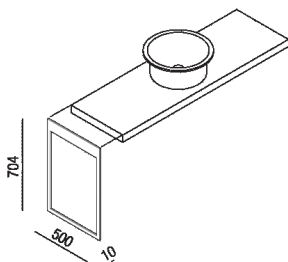

Structure for countertops with over  
 countertop washbasins (H cm 70,4 - 27" 3/4)  
 AMET1875\_

**Finishes**

-  Polished
-  Satin finish
-  Matt black painted
-  Matt white painted

**Materials**

-  Stainless steel

Structure for countertops with over countertop washbasins, excepting for Cube, In-Out H 50 cm (19" 3/4) and Vieques H 50 cm (19" 3/4)(H cm 70,4 - 27" 3/4)

Height: 70.4 cm 27" 3/4 inches

Depth: 50 cm 19" 3/4 inches