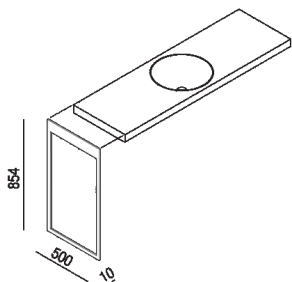

Structure for countertops with built-in washbasin (H cm 85,4 - 33" 5/8) AMET1882_

Finishes

-  Polished
-  Satin finish
-  Matt black painted
-  Matt white painted

Materials

-  Stainless steel

Structure for countertops with built-in washbasin (H cm 85,4 - 33" 5/8)

Height:	85.4 cm	33" 5/8 inches
Depth:	50 cm	19" 3/4 inches