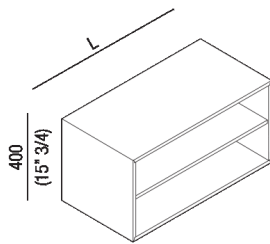

Open storage unit with one shelf, depth 40,5 cm (16")  
 AFXMO135\_4\_

Open storage unit with one shelf, depth 40,5 cm (16&#8221;)

Height:	20 cm	7" 7/8 inches
Depth:	40.5 cm	16" inches

Note: It is available with width from 40 to 120 cm.