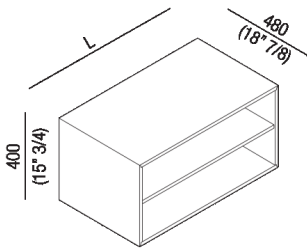

Open storage unit with one shelf, depth 48 cm (18" 7/8)
 AFXMO135_5_

Finishes

-  Grey ash oak
-  Natural oak
-  Dark oak
-  Brown oak
-  Reconstituted with teak finish
-  White painted
-  Matt dark grey painted
-  Painted grey

Materials

-  Wood

Open storage unit with one shelf, depth 48 cm (18" 7/8)

Height:	20 cm	7" 7/8 inches
Depth:	48 cm	18" 7/8 inches

Note: It is available with width from 40 to 120 cm.