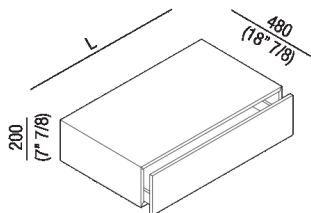

One-drawer storage unit, depth 40,5 cm (16")
 AFXMO151_4_

One-drawer storage unit, depth 40,5 cm (16”)

Height:	20 cm	7" 7/8 inches
Depth:	40.5 cm	16" inches

Note: It is available with width from 40 to 120 cm.