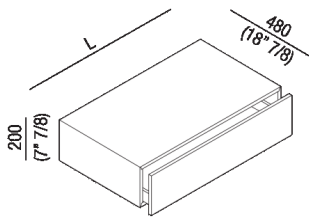

One-drawer storage unit, depth 48 cm (18" 7/8)  
 AFXMO151\_5\_

**Finishes**

-  Grey ash oak
-  Natural oak
-  Dark oak
-  Brown oak
-  Reconstituted with teak finish
-  White painted
-  Matt dark grey painted
-  White
-  Painted grey
-  Grey

**Materials**

One-drawer storage unit, depth 48 cm (18" 7/8)

Height:	20 cm	7" 7/8 inches
Depth:	48 cm	18" 7/8 inches

Note: It is available with width from 40 to 120 cm.