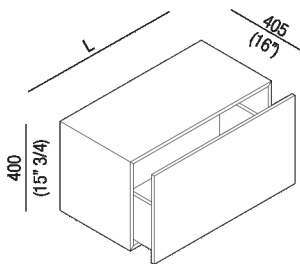

Storage unit with large drawer, depth 40,5 cm
 (16")
 AFXMO170_4

Storage unit with large drawer, depth 40,5 cm (16" 3/4);

Height:	40 cm	15" 3/4 inches
Depth:	40.5 cm	16" inches

Note: It is available with width from 40 to 120 cm.