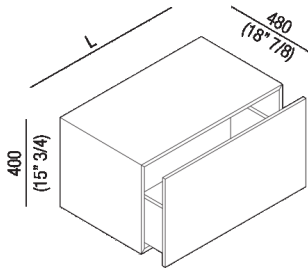

Storage unit with large drawer, depth 48 cm
 (18" 7/8)
 AFXMO170_5

Finishes

-  Grey ash oak
-  Natural oak
-  Dark oak
-  Brown oak
-  Reconstituted with teak finish
-  White painted
-  Matt dark grey painted
-  White
-  Painted grey
-  Grey

Materials

Storage unit with large drawer, depth 48 cm (18" 7/8)

Height:	40 cm	15" 3/4 inches
Depth:	48 cm	18" 7/8 inches

Note: It is available with width from 40 to 120 cm.