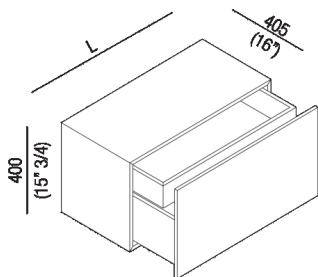

Storage unit with large drawer and 1 inside  
 drawer, depth 40,5 cm (16")  
 AFXMO198\_4

Storage unit with large drawer and 1 inside drawer, depth 40,5 cm (16 1/2");

Height:	40 cm	15" 3/4 inches
Depth:	40.5 cm	16" inches

Note: It is available with width from 40 to 120 cm.

**Finishes**

-  Grey ash oak
-  Natural oak
-  Dark oak
-  Brown oak
-  Reconstituted with teak finish
-  White painted
-  Matt dark grey painted
-  White
-  Painted grey
-  Grey