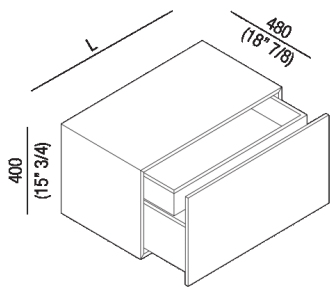

Storage unit with large drawer and 1 inside  
 drawer, dept 48 cm (18" 7/8)  
 AFXMO198\_5

**Finishes**

-  Grey ash oak
-  Natural oak
-  Dark oak
-  Brown oak
-  Reconstituted with teak finish
-  White painted
-  Matt dark grey painted
-  White
-  Painted grey
-  Grey

**Materials**

Storage unit with large drawer and 1 inside drawer, dept 48 cm (18" 7/8)

Height: 40 cm 15" 3/4 inches

Depth: 48 cm 18" 7/8 inches

Note: It is available with width from 40 to 120 cm.