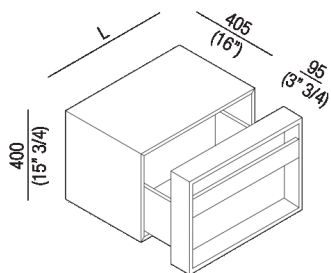

Flat XL Plus storage unit with large drawer
 AFXMO245_4

Finishes

-  Grey ash oak
-  Natural oak
-  Dark oak
-  Brown oak
-  Reconstituted with teak finish
-  White painted
-  Matt dark grey painted
-  Painted grey

Materials

-  Wood

Flat XL Plus storage unit with large drawer

Height:	40 cm	15" 3/4 inches
Depth:	50 cm	19" 5/8 inches

Note: It is available with width from 40 to 100 cm.