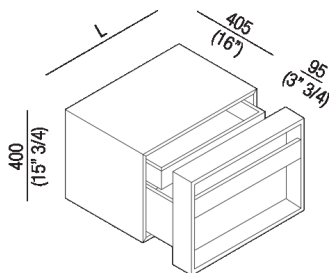

Flat XL Plus storage unit with large drawer and 1 inside drawer  
 AFXMO246\_4

Flat XL Plus storage unit with large drawer and 1 inside drawer

**Finishes**

-  Grey ash oak
-  Natural oak
-  Dark oak
-  Brown oak
-  Reconstituted with teak finish
-  White painted
-  Matt dark grey painted
-  Painted grey

**Materials**

-  Wood

Height:	40 cm	15" 3/4 inches
Depth:	50 cm	19" 5/8 inches

Note: It is available with width from 40 to 100 cm.