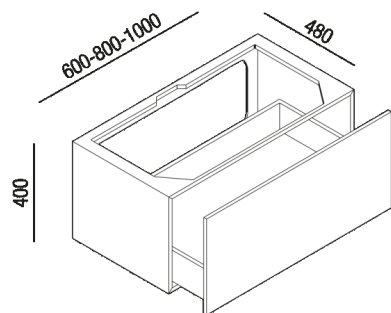

Washbasin supporting storage unit with large
 drawer, depth 48 cm (18" 7/8)
 AFXMO174_5

Washbasin supporting storage unit with large drawer, depth 48 cm (18" 7/8)

Height:	40 cm	15" 3/4 inches
Depth:	48 cm	18" 7/8 inches

Note: It is available with width from 60 to 100 cm.

Finishes

-  Grey ash oak
-  Natural oak
-  Dark oak
-  Brown oak
-  Reconstituted with teak finish
-  White painted
-  Matt dark grey painted
-  White
-  Painted grey
-  Grey