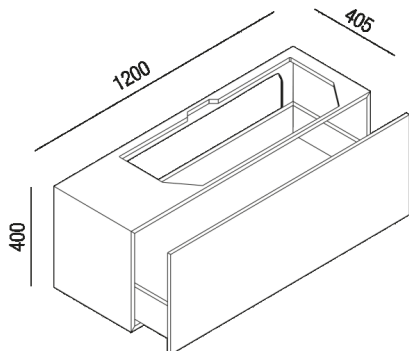

TECHNICAL SPECIFICATION SHEET
Washbasin supporting storage unit with
large drawer and centred-right hole,
depht 40,5 cm (16â€•)
AFXMO174124_

Washbasin supporting storage unit with large drawer and centred-right hole, depht 40,5 cm (16")

AFXMO174124_

Washbasin supporting storage unit with large drawer and centred-right hole, depht 40,5 cm (16”);

Height:	40 cm	15" 3/4 inches
Width:	120 cm	47" 1/2 inches
Depth:	40.5 cm	16" inches

Finishes

-  Grey ash oak
-  Natural oak
-  Dark oak
-  Brown oak
-  Reconstituted with teak finish
-  White painted
-  Matt dark grey painted
-  White
-  Painted grey
-  Grey