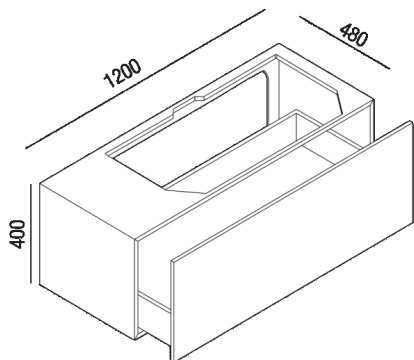

**TECHNICAL SPECIFICATION SHEET**  
**Washbasin supporting storage unit with**  
**large drawer and centred-right hole,**  
**depht 48 cm (18â€• 7/8)**  
**AFXMO174125\_**

Washbasin supporting storage unit with large drawer and centred-right hole, depht 48 cm (18" 7/8)

AFXMO174125\_

Washbasin supporting storage unit with large drawer and centred-right hole, depht 48 cm (18&#8221; 7/8)

Height:	40 cm	15" 3/4 inches
Width:	120 cm	47" 1/2 inches
Depth:	48 cm	18" 7/8 inches