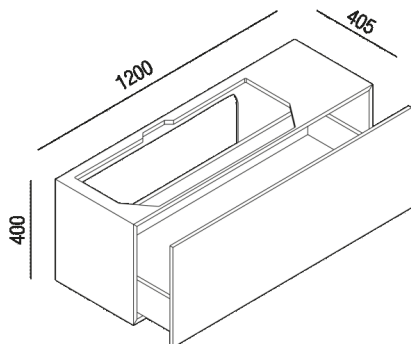

TECHNICAL SPECIFICATION SHEET
Washbasin supporting storage unit with
large drawer and centred-left hole, depth
40,5 cm (16â€•)
AFXMO177124_

Washbasin supporting storage unit with large drawer and centred-left hole, depth 40,5 cm (16")

AFXMO177124_

Washbasin supporting storage unit with large drawer and centred-left hole, depth 40,5 cm (16”);

Height:	40 cm	15" 3/4 inches
Width:	120 cm	47" 1/2 inches
Depth:	40.5 cm	16" inches

Finishes

-  Grey ash oak
-  Natural oak
-  Dark oak
-  Brown oak
-  Reconstituted with teak finish
-  White painted
-  Matt dark grey painted
-  White
-  Painted grey
-  Grey