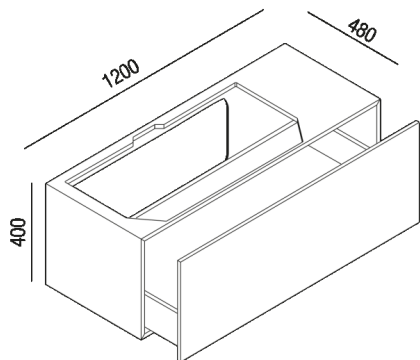

**TECHNICAL SPECIFICATION SHEET**  
**Washbasin supporting storage unit with**  
**large drawer and centred-left hole, depth**  
**48 cm (18 7/8)**  
**AFXMO177125\_**

Washbasin supporting storage unit with large drawer and centred-left hole, depth 48 cm (18" 7/8)  
 AFXMO177125\_

Washbasin supporting storage unit with large drawer and centred-left hole, depth 48 cm (18 7/8)

Height:	40 cm	15" 3/4 inches
Width:	120 cm	47" 1/2 inches
Depth:	48 cm	18" 7/8 inches

**Finishes**

-  Grey ash oak
-  Natural oak
-  Dark oak
-  Brown oak
-  Reconstituted with teak finish
-  White painted
-  Matt dark grey painted
-  White
-  Painted grey
-  Grey