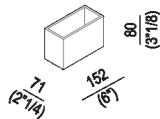

Small / low box

ALEG524GR

design Benedini Associati, 2011

Countertop or drawer accessories.

Finishes

Painted grey

Materials

Wood

Countertop or drawer accessory, for insertion in the containers in the Flat XL and Evoluzione ranges. In solid ash with grey lacquered open-pore finish. The various boxes can be positioned individually or placed in various positions in the tray.

Height:	8 cm	3" 1/8 inches
Width:	15.2 cm	6" inches
Depth:	7.1 cm	2" 1/4 inches