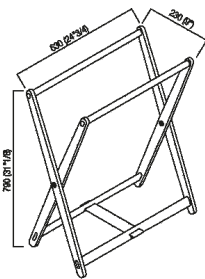

Towel holder cm 63 (24" 3/4)  
 ACOM0530\_

design Benedini Associati, 1993

Floor standing towel holder.

**Finishes**

-  Natural oak
-  Brown oak
-  Dark oak
-  White painted
-  Painted grey
-  Painted teak

**Materials**

-  Wood

Floor standing towel holder in natural, brown, dark oak or painted teak or painted white or grey with embossed finish.

Height:	79 cm	31" 1/8 inches
Width:	63 cm	24" 3/4 inches
Depth:	23 cm	9" inches

**Main dimensions**