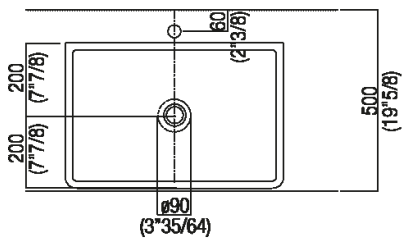

Height:	16 cm	6" 1/4 inches
Width:	60 cm	23" 5/8 inches
Weight:	33 kg	73 lbs
Depth:	40 cm	15" 3/4 inches
Packaging:	70 x 48 x 28 cm	27" 4/8 x 18" 7/8 x 11" inches
Total weight:	39 kg	86 lbs

Note: The washbasin can be delivered also in stone or marble types on demand,
 price to be calculated and prior technical verification.

Finishes

Petit Granit

Materials

Marble

Main dimensions

Installation notes

Scarico per sifone a bottiglia
Drain for bottle trap

***h.consigliata / advised h.**

Forature per lavabi da appoggio e rubinetti su piani Holes for
 countertop washbasins and top mounted taps for top

PIANO cm 50 / COUNTERTOP cm 50

Posizione standard per rubinetto su piano
 Standard position for top mounted tap

Posizione standard per rubinetto a parete
 Standard position for wall mounted tap

Tap position, recommended height