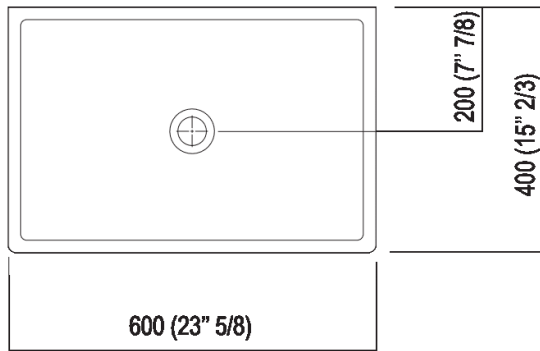

Height:	16 cm	6" 1/4 inches
Width:	60 cm	23" 5/8 inches
Weight:	33 kg	73 lbs
Depth:	40 cm	15" 3/4 inches
Packaging:	70 x 48 x 28 cm	27" 4/8 x 18" 7/8 x 11" inches
Total weight:	39 kg	86 lbs

Note: The washbasin can be delivered also in stone or marble types on demand,
 price to be calculated and prior technical verification.

Finishes

Petit Granit

Materials

Marble

Main dimensions

Installation notes

Scarico per sifone a bottiglia
Drain for bottle trap

***h.consigliata / advised h.**

Forature per lavabi da appoggio e rubinetti su piani Holes for
 countertop washbasins and top mounted taps for top

PIANO cm 50 / COUNTERTOP cm 50

Posizione standard per rubinetto su piano
 Standard position for top mounted tap

Posizione standard per rubinetto a parete
 Standard position for wall mounted tap

Tap position, recommended height