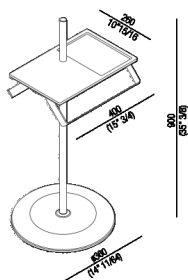

Dumb-waiter
 ACOM0514Z

Daniele Dalla Pellegrina, 2013

Floor standing element to complement washbasins, bathtub or sanitary ware.

Finishes

Materials

Dumb-waiter with basis and shelf adjustable in height in white Solid surface with polished stainless steel towel holder, WC paper holder and struscure to complement washbasin, bathtub or sanitaryware.

Height:	90 cm	35" 3/8 inches
Width:	40 cm	15" 3/4 inches
Diameter:	40 cm	15" 3/4 inches
Depth:	26 cm	10" 15/16 inches

Main dimensions