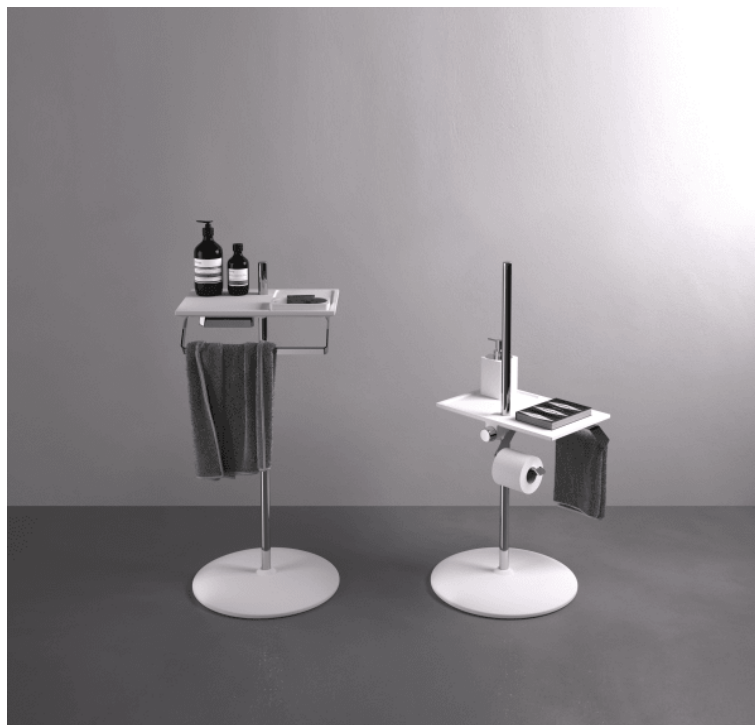

Dumb-waiter
 ACOM0514Z

Daniele Dalla Pellegrina, 2013

Floor standing element to complement washbasins, bathtub or sanitary ware.

Finishes

Materials

Dumb-waiter with basis and shelf adjustable in height in white Solid surface with polished stainless steel towel holder, WC paper holder and struscure to complement washbasin, bathtub or sanitaryware.

Height:	90 cm	35" 3/8 inches
Width:	40 cm	15" 3/4 inches
Diameter:	40 cm	15" 3/4 inches
Depth:	26 cm	10" 15/16 inches

Main dimensions