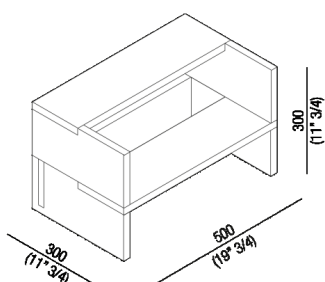

Ascension
 AVAS1983I

Neri&Hu, 2018

Step/shelf for objects in iroko.

Finishes

Iroko

Materials

Wood

Multi-purpose element in iroko wood, can be combined with the Immersion bathtub. Use as a step for easy bathtub access or as a seat. Placed vertically, it acts as an everyday storage compartment.

Height: 30 cm 11" 3/4 inches

Length: 50 cm 19" 3/4 inches

Depth: 30 cm 11" 3/4 inches

Main dimensions