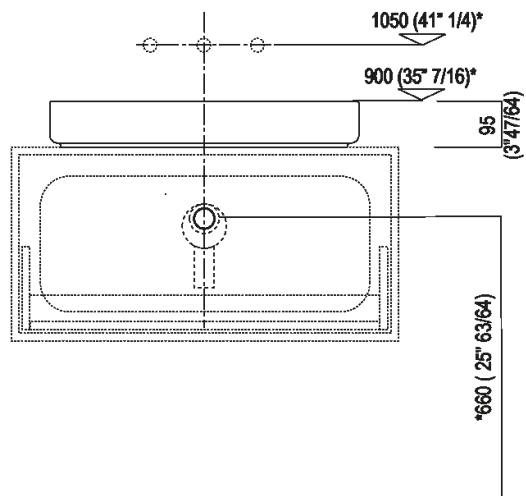

Height:	9.5 cm	3" 47/64 inches
Length:	64 cm	25" 13/64 inches
Weight:	18 kg	40 lbs
Depth:	42 cm	16" 17/32 inches
Packaging:	52 x 74 x 15 cm	20" 4/8 x 29" 1/8 x 5" 7/8 inches
Total weight:	25 kg	55 lbs

Scarico per sifone a bottiglia
 Drain for bottle trap

*h.consigliata / advised h.

Installation notes: on self-bearing countertop

Scarico per sifone a bottiglia e ad incasso
Drain for bottle trap and concealed waste trap

*h.consigliata / advised h.

Installation notes: on casing H 40 cm Lato

Scarico per sifone a bottiglia
Drain for bottle trap

*h.consigliata / advised h.

Installation notes: on casing H 20 cm Lato

Scarico per sifone a bottiglia
Drain for bottle trap

PIANO cm 50 / COUNTERTOP cm 50

Posizione standard per rubinetto su piano
 Standard position for top mounted tap

Posizione standard per rubinetto a parete
 Standard position for wall mounted tap

Posizione speciale per rubinetto Sen a parete e Square con bocca curva
 Special position for wall mounted tap Sen and Square white curved spout