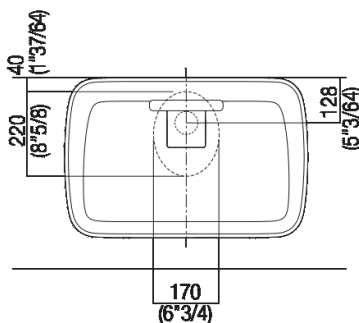

Height:	9.5 cm	3" 47/64 inches
Length:	64 cm	25" 13/64 inches
Weight:	18 kg	40 lbs
Depth:	42 cm	16" 17/32 inches
Packaging:	52 x 74 x 15 cm	20" 4/8 x 29" 1/8 x 5" 7/8 inches
Total weight:	25 kg	55 lbs

*h.consigliata / advised h.

Installation notes: on casing H 40 cm Lato

Scarico per sifone a bottiglia
Drain for bottle trap

*h.consigliata / advised h.

Installation notes: on casing H 20 cm Lato

Scarico per sifone a bottiglia
Drain for bottle trap

PIANO cm 50 / COUNTERTOP cm 50

Posizione standard per rubinetto su piano
 Standard position for top mounted tap

Posizione standard per rubinetto a parete
 Standard position for wall mounted tap

Posizione speciale per rubinetto Sen a parete e Square con bocca curva
 Special position for wall mounted tap Sen and Square white curved spout

RUBINETTO SU PIANO NON
 POSSIBILE
 TOP MOUNTED TAP NOT
 POSSIBLE

NON NECESSARIA
 NOT NECESSARY

Tap position, recommended height