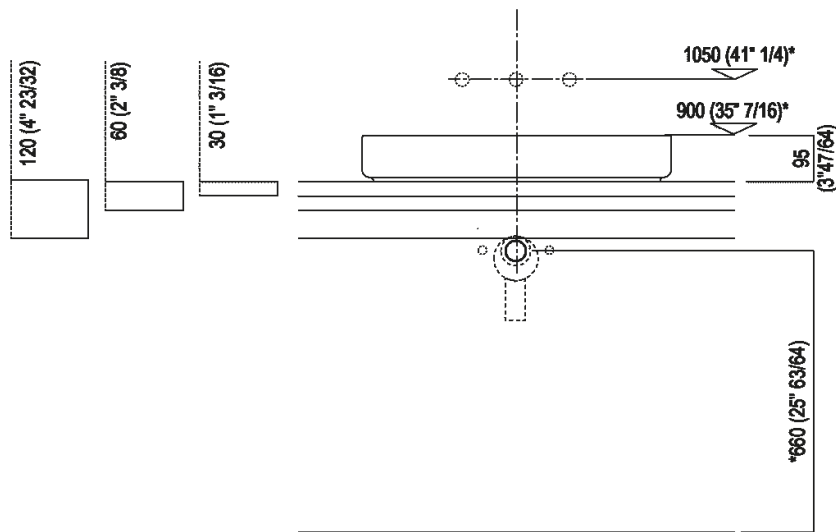

Installation notes: on self-bearing countertop

Scarico per sifone a bottiglia e ad incasso
Drain for bottle trap and concealed waste trap

*h.consigliata / advised h.