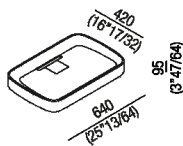

Wall-mounted, column-mounted or overcountertop washbasin
ACER092_

Diego Vencato, Marco Merendi, 2018

Cementoskin® washbasin ideal for indoor, with different possible installations: fixed to the wall or to the accessorised column or placed on a wall mounted top.