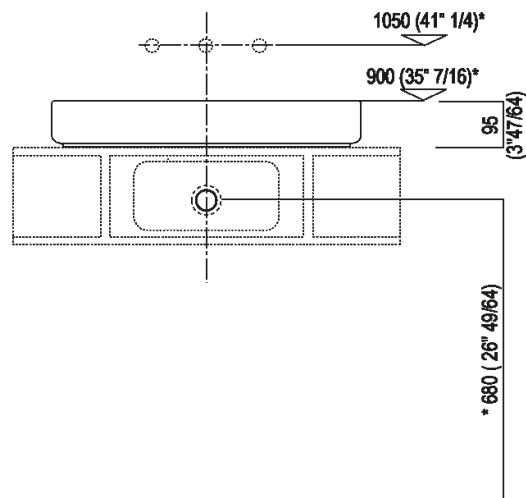

Height:	9.5 cm	3" 47/64 inches
Length:	64 cm	25" 13/64 inches
Weight:	18 kg	40 lbs
Depth:	42 cm	16" 17/32 inches
Packaging:	52 x 74 x 15 cm	20" 4/8 x 29" 1/8 x 5" 7/8 inches
Total weight:	25 kg	55 lbs

*h.consigliata / advised h.

Installation notes: on casing H 40 cm Lato

Scarico per sifone a bottiglia
Drain for bottle trap

*h.consigliata / advised h.

Installation notes: on casing H 20 cm Lato

Scarico per sifone a bottiglia
Drain for bottle trap

PIANO cm 50 / COUNTERTOP cm 50

Posizione standard per rubinetto su piano
 Standard position for top mounted tap

Posizione standard per rubinetto a parete
 Standard position for wall mounted tap

Posizione speciale per rubinetto Sen a parete e Square con bocca curva
 Special position for wall mounted tap Sen and Square white curved spout