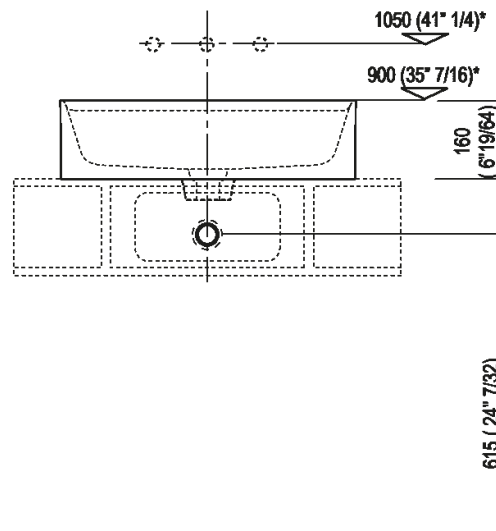

Height:	16 cm	6" 19/64 inches
Length:	60 cm	23" 5/8 inches
Weight:	16 kg	35 lbs
Depth:	47 cm	18" 1/2 inches
Packaging:	56 x 72 x 30 cm	22" x 28" 3/8 x 11" 3/4 inches
Total weight:	19 kg	42 lbs

Finishes

Installation notes: on countertop to be resede on cabinets

Scanico per sifone a bottiglia
 Drain for bottle trap

*h.consigliata / advised h.

Installation notes: on casing H 40 cm Lato

Scarico per sifone a bottiglia
Drain for bottle trap

*h.consigliata / advised h.

Installation notes: on casing H 20 cm Lato

Scarico per sifone a bottiglia
Drain for bottle trap

*h.consigliata / advised h.

Holes for countertop washbasins and top mounted taps for top

PIANO cm 50 / COUNTERTOP cm 50

Posizione standard per rubinetto su piano
 Standard position for top mounted tap

Posizione standard per rubinetto a parete
 Standard position for wall mounted tap

Posizione speciale per rubinetto Sen a parete e Square con bocca curva
 Special position for wall mounted tap Sen and Square white curved spout