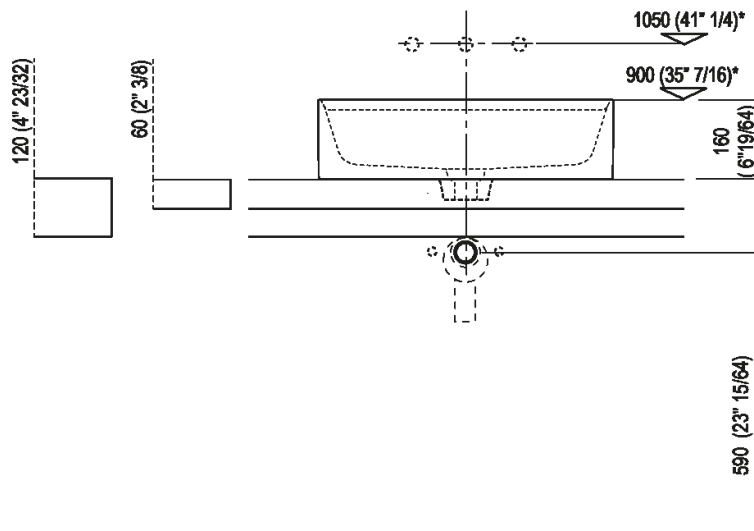

Height:	16 cm	6" 19/64 inches
Length:	60 cm	23" 5/8 inches
Weight:	16 kg	35 lbs
Depth:	47 cm	18" 1/2 inches
Packaging:	56 x 72 x 30 cm	22" x 28" 3/8 x 11" 3/4 inches
Total weight:	19 kg	42 lbs

Finishes

White

White/dark grey

White/light grey

Materials

Cristalplant® biobased

Main dimensions

Installation notes: on self-bearing countertop

Scarico per sifone a bottiglia e ad incasso
 Drain for bottle trap and concealed waste trap
 *h.consigliata / advised h.

Installation notes: on countertop to be resede on cabinets

Scanico per sifone a bottiglia
 Drain for bottle trap

*h.consigliata / advised h.

Installation notes: on casing H 40 cm Lato

Scarico per sifone a bottiglia
Drain for bottle trap

*h.consigliata / advised h.

Installation notes: on casing H 20 cm Lato

Scarico per sifone a bottiglia
Drain for bottle trap

*h.consigliata / advised h.

Holes for countertop washbasins and top mounted taps for top