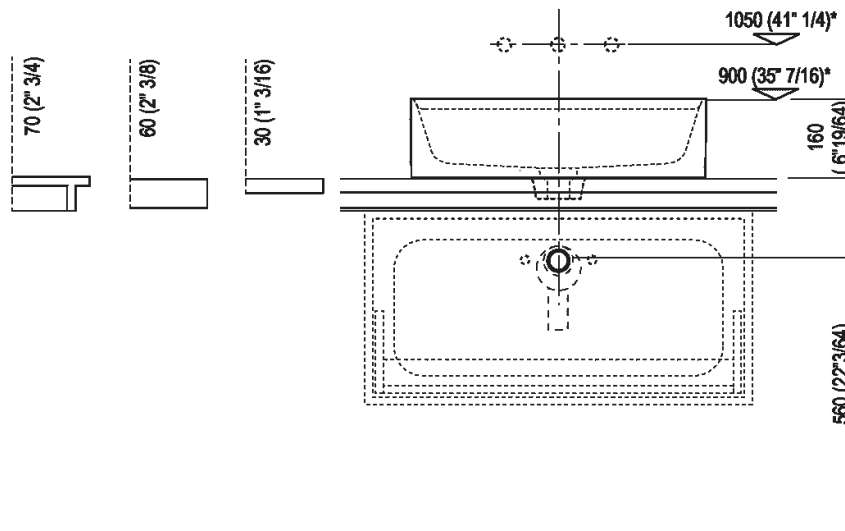

Height:	16 cm	6" 19/64 inches
Length:	60 cm	23" 5/8 inches
Weight:	16 kg	35 lbs
Depth:	47 cm	18" 1/2 inches
Packaging:	56 x 72 x 30 cm	22" x 28" 3/8 x 11" 3/4 inches
Total weight:	19 kg	42 lbs

Finishes

White

White/dark grey

White/light grey

Materials

Cristalplant® biobased

Main dimensions

Installation notes: on self-bearing countertop

Scarico per sifone a bottiglia e ad incasso
 Drain for bottle trap and concealed waste trap
 *h.consigliata / advised h.

Installation notes: on countertop to be resede on cabinets

Scanico per sifone a bottiglia
 Drain for bottle trap

*h.consigliata / advised h.

Installation notes: on casing H 40 cm Lato

Scarico per sifone a bottiglia
Drain for bottle trap

*h.consigliata / advised h.

Installation notes: on casing H 20 cm Lato

Scarico per sifone a bottiglia
Drain for bottle trap

*h.consigliata / advised h.

Holes for countertop washbasins and top mounted taps for top