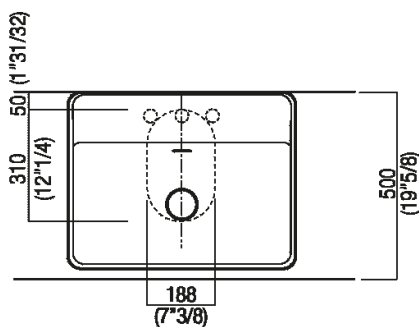

Height:	16 cm	6" 19/64 inches
Length:	60 cm	23" 5/8 inches
Weight:	16 kg	35 lbs
Depth:	47 cm	18" 1/2 inches
Packaging:	56 x 72 x 30 cm	22" x 28" 3/8 x 11" 3/4 inches
Total weight:	19 kg	42 lbs

Finishes

Installation notes: on countertop to be resede on cabinets

Scanico per sifone a bottiglia
 Drain for bottle trap

*h.consigliata / advised h.

Installation notes: on casing H 40 cm Lato

Scarico per sifone a bottiglia
Drain for bottle trap

*h.consigliata / advised h.

Installation notes: on casing H 20 cm Lato

Scarico per sifone a bottiglia
Drain for bottle trap

*h.consigliata / advised h.

Holes for countertop washbasins and top mounted taps for top

PIANO cm 50 / COUNTERTOP cm 50

Posizione standard per rubinetto su piano
 Standard position for top mounted tap

Posizione standard per rubinetto a parete
 Standard position for wall mounted tap

Posizione speciale per rubinetto Sen a parete e Square con bocca curva
 Special position for wall mounted tap Sen and Square white curved spout