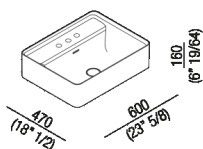

Over countertop washbasin with 3 tap holes
ACER0705P3R

LucidiPevere, 2018

Over countertop washbasin
in Cristalplant® biobased.