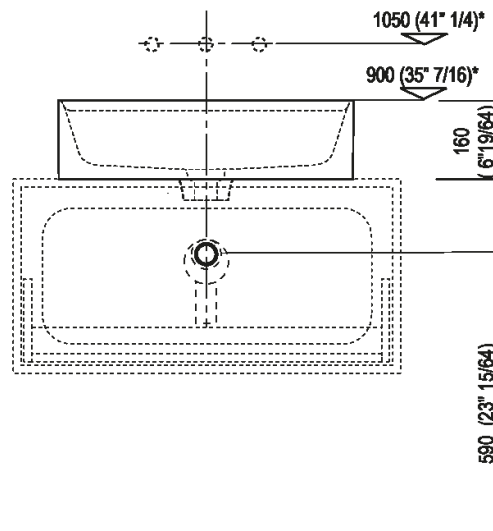

Height:	16 cm	6" 19/64 inches
Length:	60 cm	23" 5/8 inches
Weight:	16 kg	35 lbs
Depth:	47 cm	18" 1/2 inches
Packaging:	56 x 72 x 30 cm	22" x 28" 3/8 x 11" 3/4 inches
Total weight:	19 kg	42 lbs

Finishes

Installation notes: on countertop to be resede on cabinets

Scanico per sifone a bottiglia
 Drain for bottle trap

*h.consigliata / advised h.

Installation notes: on casing H 40 cm Lato

Scarico per sifone a bottiglia
Drain for bottle trap

*h.consigliata / advised h.

Installation notes: on casing H 20 cm Lato

Scarico per sifone a bottiglia
Drain for bottle trap

*h.consigliata / advised h.

Holes for countertop washbasins and top mounted taps for top

PIANO cm 50 / COUNTERTOP cm 50

Posizione standard per rubinetto su piano
 Standard position for top mounted tap

Posizione standard per rubinetto a parete
 Standard position for wall mounted tap

Posizione speciale per rubinetto Sen a parete e Square con bocca curva
 Special position for wall mounted tap Sen and Square white curved spout