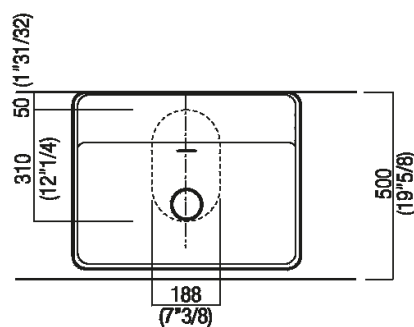

Height:	16 cm	6" 19/64 inches
Length:	60 cm	23" 5/8 inches
Weight:	16 kg	35 lbs
Depth:	47 cm	18" 1/2 inches
Packaging:	56 x 72 x 30 cm	22" x 28" 3/8 x 11" 3/4 inches
Total weight:	19 kg	42 lbs

Finishes

Installation notes: on countertop to be resede on cabinets

Scanico per sifone a bottiglia
 Drain for bottle trap

*h.consigliata / advised h.

Installation notes: on casing H 40 cm Lato

Scarico per sifone a bottiglia
Drain for bottle trap

*h.consigliata / advised h.

Installation notes: on casing H 20 cm Lato

Scarico per sifone a bottiglia
Drain for bottle trap

*h.consigliata / advised h.

Holes for countertop washbasins and top mounted taps for top

PIANO cm 50 / COUNTERTOP cm 50

Posizione standard per rubinetto su piano
 Standard position for top mounted tap

Posizione standard per rubinetto a parete
 Standard position for wall mounted tap

Posizione speciale per rubinetto Sen a parete e Square con bocca curva
 Special position for wall mounted tap Sen and Square white curved spout