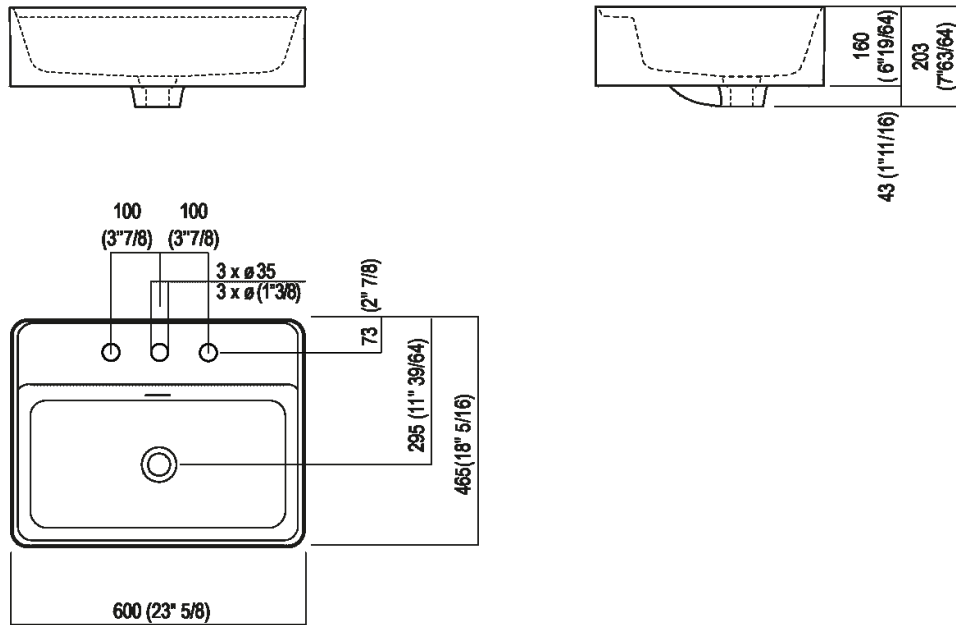

Height:	16 cm	6" 19/64 inches
Length:	60 cm	23" 5/8 inches
Weight:	16 kg	35 lbs
Depth:	47 cm	18" 1/2 inches
Packaging:	56 x 72 x 30 cm	22" x 28" 3/8 x 11" 3/4 inches
Total weight:	19 kg	42 lbs

Finishes

White

White/dark grey

White/light grey

Materials

Cristalplant® biobased

Main dimensions

Installation notes: on self-bearing countertop

Scarico per sifone a bottiglia e ad incasso
 Drain for bottle trap and concealed waste trap
 *h.consigliata / advised h.

Installation notes: on countertop to be resede on cabinets

Scanico per sifone a bottiglia
 Drain for bottle trap

*h.consigliata / advised h.

Installation notes: on casing H 40 cm Lato

Scarico per sifone a bottiglia
Drain for bottle trap

*h.consigliata / advised h.

Installation notes: on casing H 20 cm Lato

Scarico per sifone a bottiglia
Drain for bottle trap

*h.consigliata / advised h.

Holes for countertop washbasins and top mounted taps for top