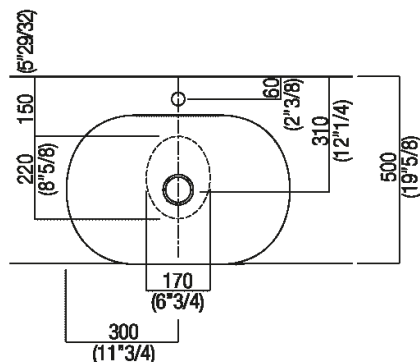

Holes for countertop washbasins and top mounted taps for top

PIANO cm 50 / COUNTERTOP cm 50

Posizione standard per rubinetto su piano
Standard position for top mounted tap

Posizione standard per rubinetto a parete
Standard position for wall mounted tap