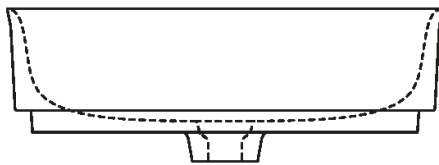

Main dimensions