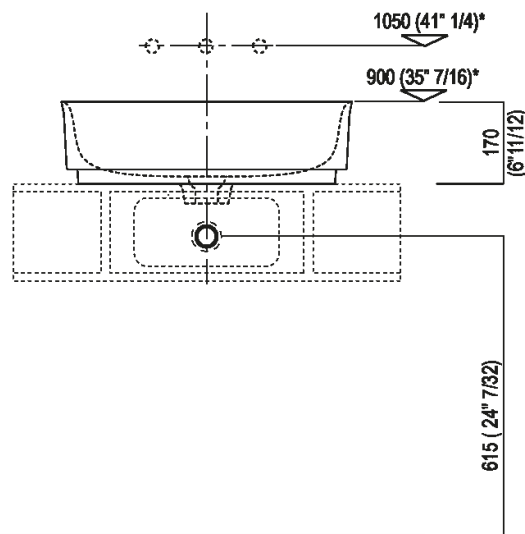

Finishes

-  White
-  White/dark grey
-  White/light grey

Materials

-  Cristalplant® biobased

Height:	17 cm	6" 11/16 inches
Length:	60 cm	23" 5/8 inches
Weight:	9 kg	20 lbs
Depth:	40 cm	15" 3/4 inches
Packaging:	52 x 75 x 23 cm	20" 1/2 x 29" 1/2 x 9" inches
Total weight:	14 kg	31 lbs

Main dimensions

Installation notes: on self-bearing countertop

Scarico per sifone a bottiglia e ad incasso
Drain for bottle trap and concealed waste trap

*h.consigliata / advised h.

Installation notes: on countertop to be resede on cabinets

Scarico per sifone a bottiglia
 Drain for bottle trap

*h.consigliata / advised h.

Installation notes: on casing H 40 cm Lato

Scarico per sifone a bottiglia
Drain for bottle trap

*h.consigliata / advised h.

Installation notes: on casing H 20 cm Lato

Scarico per sifone a bottiglia
 Drain for bottle trap

*h.consigliata / advised h.

Holes for countertop washbasins and top mounted taps for top

PIANO cm 50 / COUNTERTOP cm 50