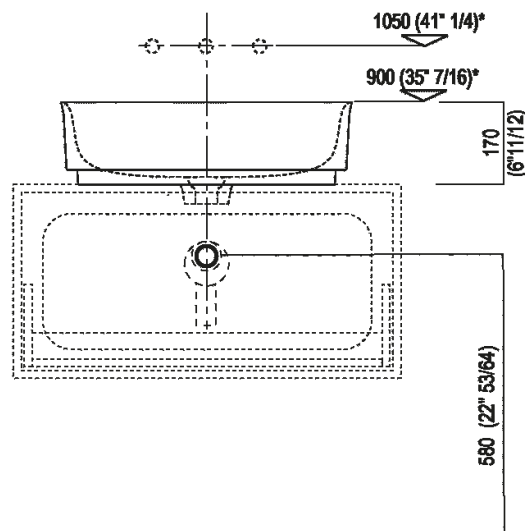

Finishes

-  White
-  White/dark grey
-  White/light grey

Materials

-  Cristalplant® biobased

Height:	17 cm	6" 11/16 inches
Length:	60 cm	23" 5/8 inches
Weight:	9 kg	20 lbs
Depth:	40 cm	15" 3/4 inches
Packaging:	52 x 75 x 23 cm	20" 1/2 x 29" 1/2 x 9" inches
Total weight:	14 kg	31 lbs

Main dimensions

Installation notes: on self-bearing countertop

Scarico per sifone a bottiglia e ad incasso
Drain for bottle trap and concealed waste trap

*h.consigliata / advised h.

Installation notes: on countertop to be resede on cabinets

Scarico per sifone a bottiglia
 Drain for bottle trap

*h.consigliata / advised h.

Installation notes: on casing H 40 cm Lato

Scarico per sifone a bottiglia
Drain for bottle trap

*h.consigliata / advised h.

Installation notes: on casing H 20 cm Lato

Scarico per sifone a bottiglia
 Drain for bottle trap

*h.consigliata / advised h.

Holes for countertop washbasins and top mounted taps for top

PIANO cm 50 / COUNTERTOP cm 50