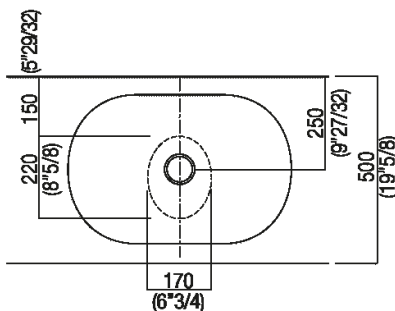

Posizione speciale per rubinetto Sen a parete e Square con bocca curva
Special position for wall mounted tap Sen and Square white curved spout

NON NECESSARIA
NOT NECESSARY