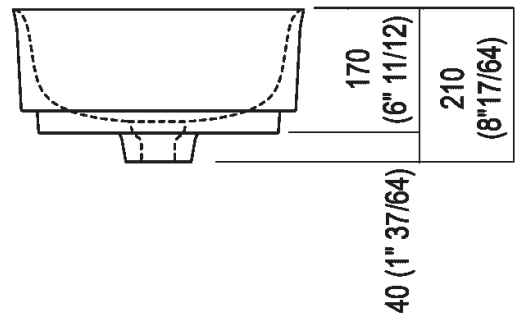

Finishes

-  White
-  White/dark grey
-  White/light grey

Materials

-  Cristalplant® biobased

Height:	17 cm	6" 11/16 inches
Length:	60 cm	23" 5/8 inches
Weight:	9 kg	20 lbs
Depth:	40 cm	15" 3/4 inches
Packaging:	52 x 75 x 23 cm	20" 1/2 x 29" 1/2 x 9" inches
Total weight:	14 kg	31 lbs

Main dimensions

Installation notes: on self-bearing countertop

Scarico per sifone a bottiglia e ad incasso
Drain for bottle trap and concealed waste trap

*h.consigliata / advised h.

Installation notes: on countertop to be resede on cabinets

Scarico per sifone a bottiglia
 Drain for bottle trap

*h.consigliata / advised h.

Installation notes: on casing H 40 cm Lato

Scarico per sifone a bottiglia
Drain for bottle trap

*h.consigliata / advised h.

Installation notes: on casing H 20 cm Lato

Scarico per sifone a bottiglia
 Drain for bottle trap

*h.consigliata / advised h.

Holes for countertop washbasins and top mounted taps for top

PIANO cm 50 / COUNTERTOP cm 50