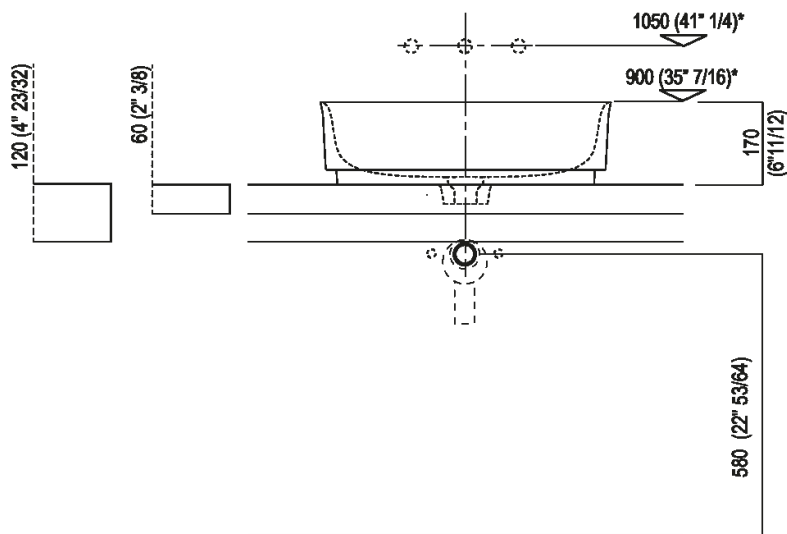

Finishes

-  White
-  White/dark grey
-  White/light grey

Materials

-  Cristalplant® biobased

Height:	17 cm	6" 11/16 inches
Length:	60 cm	23" 5/8 inches
Weight:	9 kg	20 lbs
Depth:	40 cm	15" 3/4 inches
Packaging:	52 x 75 x 23 cm	20" 1/2 x 29" 1/2 x 9" inches
Total weight:	14 kg	31 lbs

Main dimensions

Installation notes: on self-bearing countertop

Scarico per sifone a bottiglia e ad incasso
Drain for bottle trap and concealed waste trap

*h.consigliata / advised h.

Installation notes: on countertop to be resede on cabinets

Scarico per sifone a bottiglia
 Drain for bottle trap

*h.consigliata / advised h.

Installation notes: on casing H 40 cm Lato

Scarico per sifone a bottiglia
Drain for bottle trap

*h.consigliata / advised h.

Installation notes: on casing H 20 cm Lato

Scarico per sifone a bottiglia
 Drain for bottle trap

*h.consigliata / advised h.

Holes for countertop washbasins and top mounted taps for top

PIANO cm 50 / COUNTERTOP cm 50