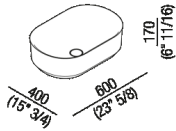

Countertop or structure washbasin
ACER0708P_

Neri&Hu, 2018

Over countertop washbasin in Cristalplant®
biobased.