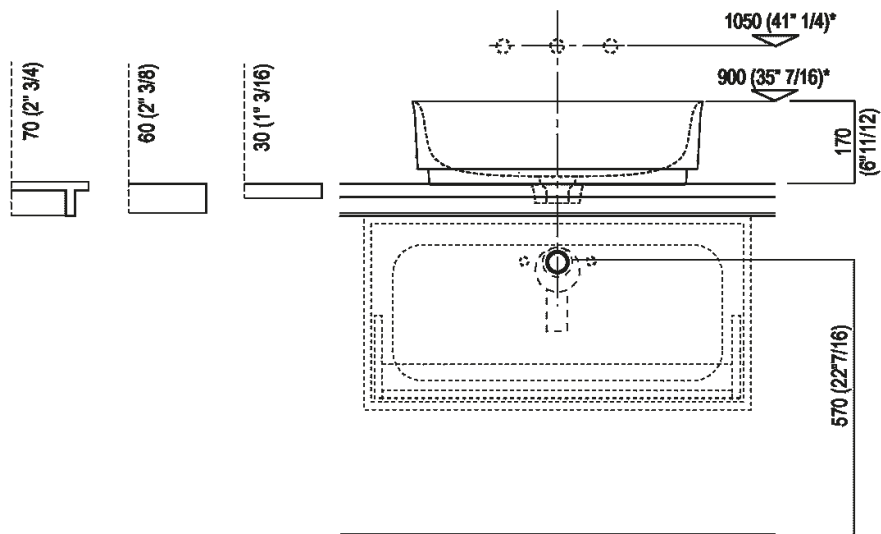

Finishes

-  White
-  White/dark grey
-  White/light grey

Materials

-  Cristalplant® biobased

Height:	17 cm	6" 11/16 inches
Length:	60 cm	23" 5/8 inches
Weight:	9 kg	20 lbs
Depth:	40 cm	15" 3/4 inches
Packaging:	52 x 75 x 23 cm	20" 1/2 x 29" 1/2 x 9" inches
Total weight:	14 kg	31 lbs

Main dimensions

Installation notes: on self-bearing countertop

Scarico per sifone a bottiglia e ad incasso
Drain for bottle trap and concealed waste trap

*h.consigliata / advised h.

Installation notes: on countertop to be resede on cabinets

Scarico per sifone a bottiglia
 Drain for bottle trap

*h.consigliata / advised h.

Installation notes: on casing H 40 cm Lato

Scarico per sifone a bottiglia
Drain for bottle trap

*h.consigliata / advised h.

Installation notes: on casing H 20 cm Lato

Scarico per sifone a bottiglia
 Drain for bottle trap

*h.consigliata / advised h.

Holes for countertop washbasins and top mounted taps for top

PIANO cm 50 / COUNTERTOP cm 50