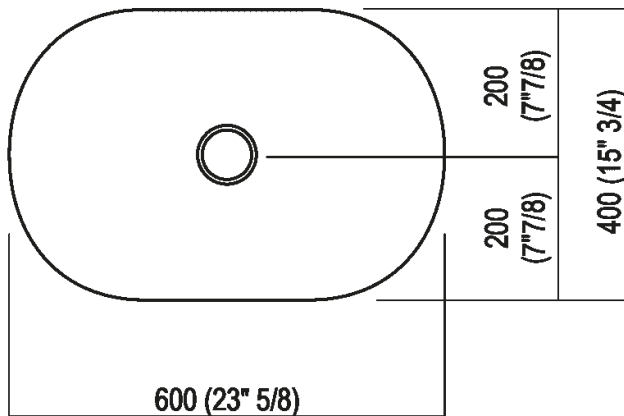

Finishes

-  White
-  White/dark grey
-  White/light grey

Materials

-  Cristalplant® biobased

Height:	17 cm	6" 11/16 inches
Length:	60 cm	23" 5/8 inches
Weight:	9 kg	20 lbs
Depth:	40 cm	15" 3/4 inches
Packaging:	52 x 75 x 23 cm	20" 1/2 x 29" 1/2 x 9" inches
Total weight:	14 kg	31 lbs

Main dimensions

Installation notes: on self-bearing countertop

Scarico per sifone a bottiglia e ad incasso
Drain for bottle trap and concealed waste trap

*h.consigliata / advised h.

Installation notes: on countertop to be resede on cabinets

Scarico per sifone a bottiglia
 Drain for bottle trap

*h.consigliata / advised h.

Installation notes: on casing H 40 cm Lato

Scarico per sifone a bottiglia
Drain for bottle trap

*h.consigliata / advised h.

Installation notes: on casing H 20 cm Lato

Scarico per sifone a bottiglia
 Drain for bottle trap

*h.consigliata / advised h.

Holes for countertop washbasins and top mounted taps for top

PIANO cm 50 / COUNTERTOP cm 50