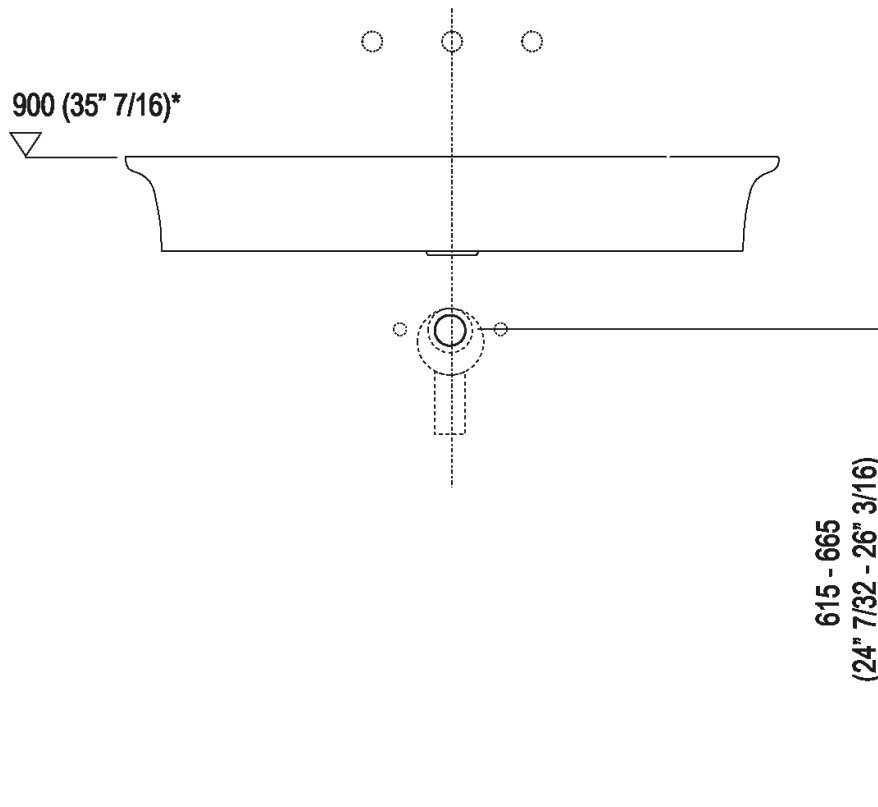

Wall mounted washbasin with three tap holes
 ACER10703R_

Benedini Associati, 2014

Washbasin in matt or glossy white Ceramilux®; the matt finish is available in white or two-coloured with soft touch dark grey RAL7021 or light grey RAL7044 exterior, without tap hole, with one or three tap holes. #160; Without overflow, fixing kit included. #10; The washbasin is available in customized colours (surcharge of 20%). #10; The washbasin can be installed on storage units of the Flat XL program with 80 cm length (31" 1/2) and 50 cm (19" 5/8) depth. #10; Designed for waste .MET0563.

Finishes

-  Glossy white
-  Matt white
-  Matt white/dark grey
-  Matt white/light grey

Materials

-  Ceramilux®

Height:	13 cm	5" 1/8 inches
Width:	90 cm	35" 3/8 inches
Weight:	18 kg	40 lbs
Depth:	55 cm	21" 5/8 inches
Packaging:	96 x 63 x 20 cm	37" 51/64 x 24" 51/64 x 7" 7/8 inches
Total weight:	22 kg	48 lbs

Main dimensions

Installation notes

Scarico per sifone a bottiglia
Drain for bottle trap

***h.consigliata / advised h.**

Installation notes

Scarico per sifone ad incasso
Drain for concealed waste trap

*h.consigliata / advised h.

Installation notes

Scarico per sifone ad incasso e piletta con canotto fisso
Drain for concealed waste trap with not adjustable pipe

***h.consigliata / advised h.**