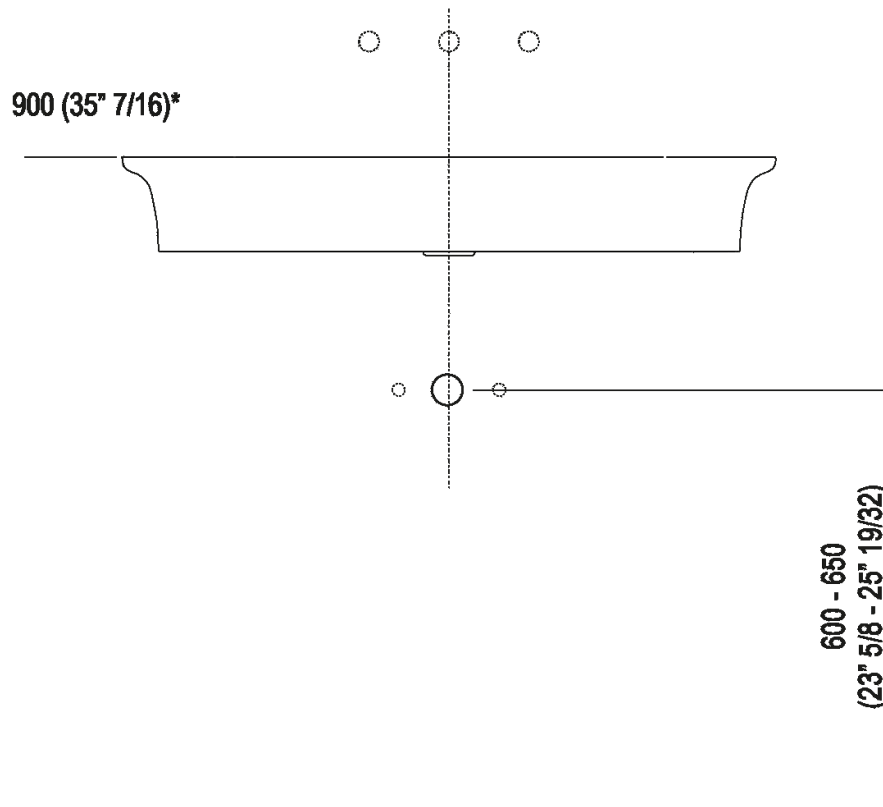

Wall mounted washbasin with three tap holes
 ACER10703R_

Benedini Associati, 2014

Washbasin in matt or glossy white Ceramilux®; the matt finish is available in white or two-coloured with soft touch dark grey RAL7021 or light grey RAL7044 exterior, without tap hole, with one or three tap holes. #160; Without overflow, fixing kit included. #10; The washbasin is available in customized colours (surcharge of 20%). #10; The washbasin can be installed on storage units of the Flat XL program with 80 cm length (31" 1/2) and 50 cm (19" 5/8) depth. #10; Designed for waste .MET0563.

Finishes

-  Glossy white
-  Matt white
-  Matt white/dark grey
-  Matt white/light grey

Materials

-  Ceramilux®

Height:	13 cm	5" 1/8 inches
Width:	90 cm	35" 3/8 inches
Weight:	18 kg	40 lbs
Depth:	55 cm	21" 5/8 inches
Packaging:	96 x 63 x 20 cm	37" 51/64 x 24" 51/64 x 7" 7/8 inches
Total weight:	22 kg	48 lbs

Main dimensions

Installation notes

Scarico per sifone a bottiglia
Drain for bottle trap

***h.consigliata / advised h.**

Installation notes

Scarico per sifone ad incasso
Drain for concealed waste trap

*h.consigliata / advised h.

Installation notes

Scarico per sifone ad incasso e piletta con canotto fisso
Drain for concealed waste trap with not adjustable pipe

***h.consigliata / advised h.**