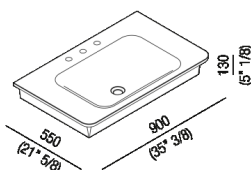

Wall mounted washbasin with three tap holes
 ACER10703R_

Benedini Associati, 2014

Washbasin in matt or glossy white Ceramilux®; the matt finish is available in white or two-coloured with soft touch dark grey RAL7021 or light grey RAL7044 exterior, without tap hole, with one or three tap holes. #160; Without overflow, fixing kit included. #10; The washbasin is available in customized colours (surcharge of 20%). #10; The washbasin can be installed on storage units of the Flat XL program with 80 cm length (31" 1/2) and 50 cm (19" 5/8) depth. #10; Designed for waste .MET0563.

Finishes

-  Glossy white
-  Matt white
-  Matt white/dark grey
-  Matt white/light grey

Materials

-  Ceramilux®

Height:	13 cm	5" 1/8 inches
Width:	90 cm	35" 3/8 inches
Weight:	18 kg	40 lbs
Depth:	55 cm	21" 5/8 inches
Packaging:	96 x 63 x 20 cm	37" 51/64 x 24" 51/64 x 7" 7/8 inches
Total weight:	22 kg	48 lbs