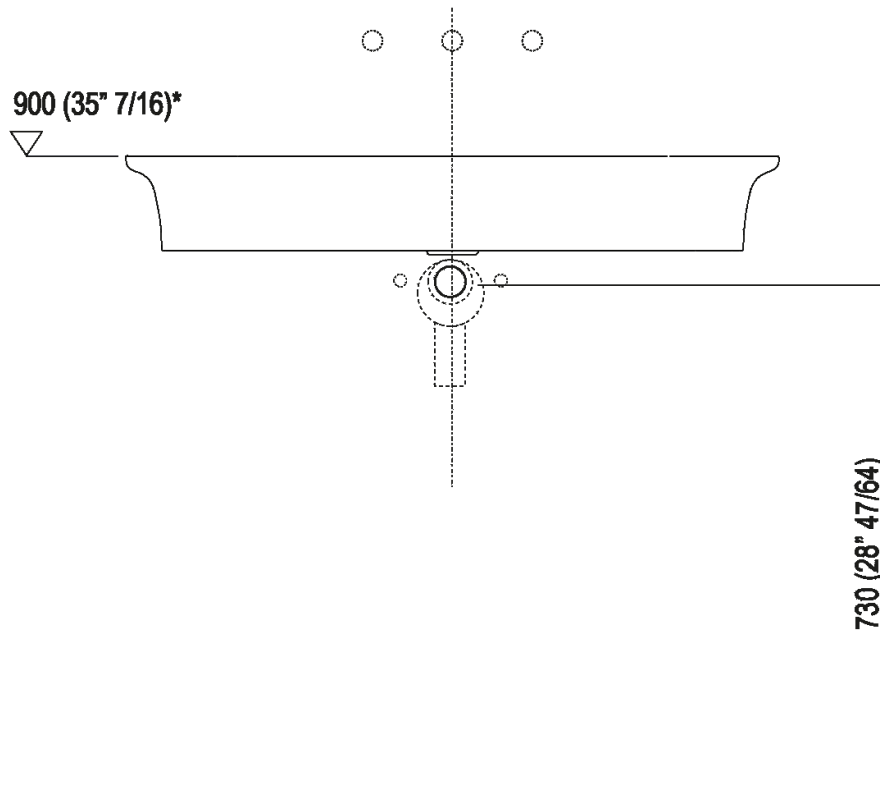

Wall mounted washbasin with three tap holes
 ACER10703R_

Benedini Associati, 2014

Washbasin in matt or glossy white Ceramilux®; the matt finish is available in white or two-coloured with soft touch dark grey RAL7021 or light grey RAL7044 exterior, without tap hole, with one or three tap holes. #160; Without overflow, fixing kit included. #10; The washbasin is available in customized colours (surcharge of 20%). #10; The washbasin can be installed on storage units of the Flat XL program with 80 cm length (31" 1/2) and 50 cm (19" 5/8) depth. #10; Designed for waste .MET0563.

Finishes

-  Glossy white
-  Matt white
-  Matt white/dark grey
-  Matt white/light grey

Materials

-  Ceramilux®

Height:	13 cm	5" 1/8 inches
Width:	90 cm	35" 3/8 inches
Weight:	18 kg	40 lbs
Depth:	55 cm	21" 5/8 inches
Packaging:	96 x 63 x 20 cm	37" 51/64 x 24" 51/64 x 7" 7/8 inches
Total weight:	22 kg	48 lbs

Main dimensions

Installation notes

Scarico per sifone a bottiglia
Drain for bottle trap

***h.consigliata / advised h.**

Installation notes

Scarico per sifone ad incasso
Drain for concealed waste trap

*h.consigliata / advised h.

Installation notes

Scarico per sifone ad incasso e piletta con canotto fisso
Drain for concealed waste trap with not adjustable pipe

***h.consigliata / advised h.**