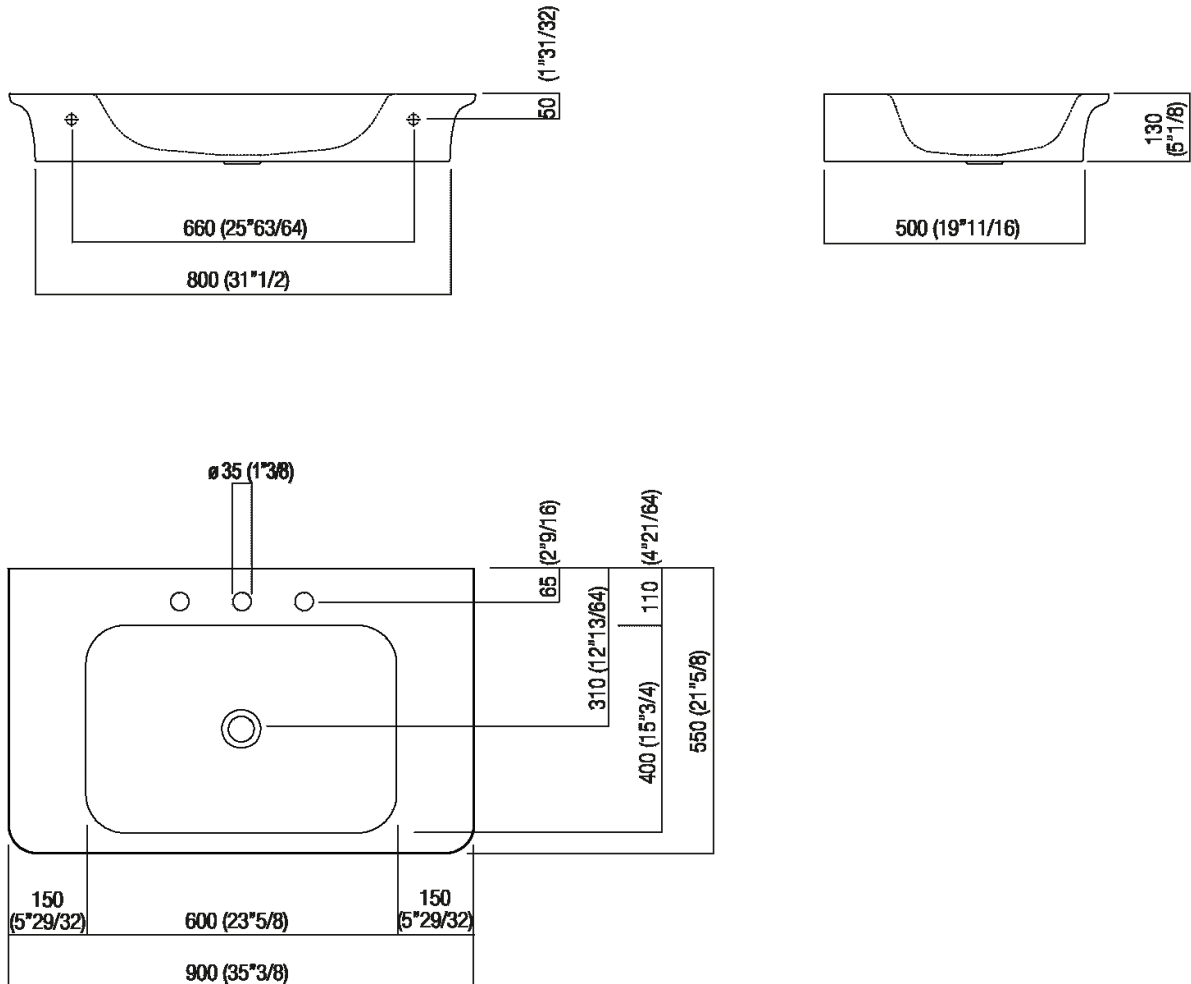

Wall mounted washbasin with three tap holes
 ACER10703R_

Benedini Associati, 2014

Washbasin in matt or glossy white Ceramilux®; the matt finish is available in white or two-coloured with soft touch dark grey RAL7021 or light grey RAL7044 exterior, without tap hole, with one or three tap holes. #160; Without overflow, fixing kit included. #10; The washbasin is available in customized colours (surcharge of 20%). #10; The washbasin can be installed on storage units of the Flat XL program with 80 cm length (31" 1/2) and 50 cm (19" 5/8) depth. #10; Designed for waste .MET0563.

Finishes

-  Glossy white
-  Matt white
-  Matt white/dark grey
-  Matt white/light grey

Materials

-  Ceramilux®

Height:	13 cm	5" 1/8 inches
Width:	90 cm	35" 3/8 inches
Weight:	18 kg	40 lbs
Depth:	55 cm	21" 5/8 inches
Packaging:	96 x 63 x 20 cm	37" 51/64 x 24" 51/64 x 7" 7/8 inches
Total weight:	22 kg	48 lbs

Main dimensions

Installation notes

Scarico per sifone a bottiglia
Drain for bottle trap

***h.consigliata / advised h.**

Installation notes

Scarico per sifone ad incasso
Drain for concealed waste trap

*h.consigliata / advised h.

Installation notes

Scarico per sifone ad incasso e piletta con canotto fisso
Drain for concealed waste trap with not adjustable pipe

***h.consigliata / advised h.**