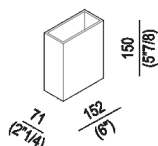

Small / high box

ALEG525GR

Benedini Associati, 2011

Countertop or drawer accessories.

Finishes

Painted grey

Materials

Wood

Countertop or drawer accessory, for insertion in the containers in the Flat XL and Evoluzione ranges. In solid ash with grey lacquered open-pore finish. The various boxes can be positioned individually or placed in various positions in the tray.

Height:	15 cm	5" 7/8 inches
Width:	15.2 cm	6" inches
Depth:	7.1 cm	2" 1/4 inches