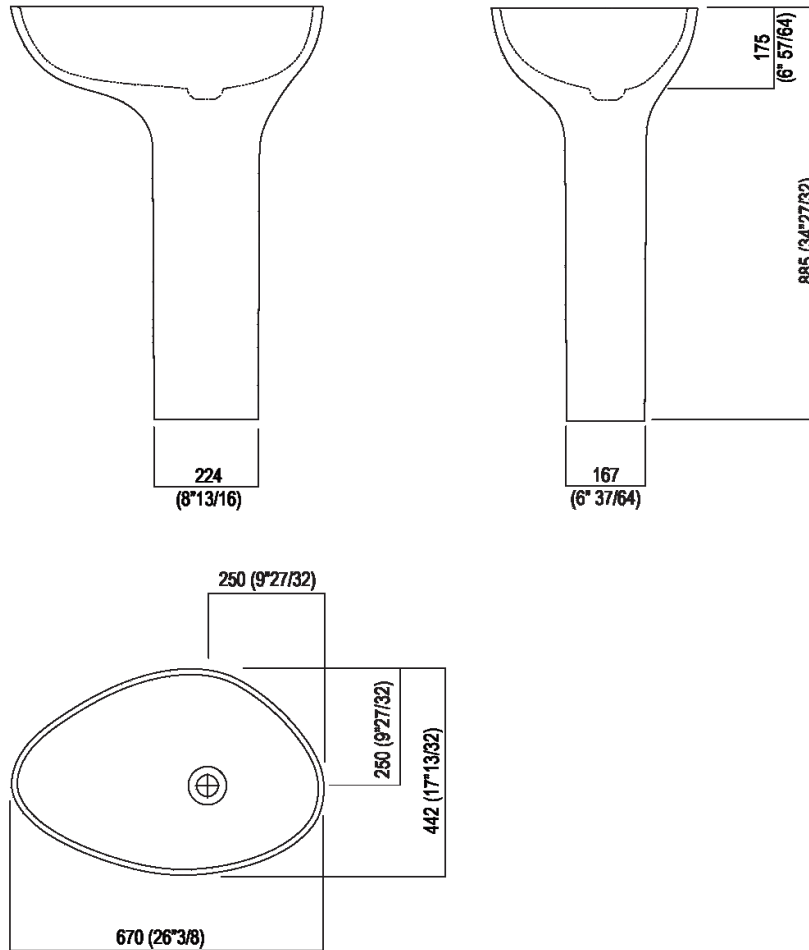

Materials

-  Cristalplant® biobased
-  Marble

Shaped washbasin in white Cristalplant® biobased or in white Carrara marble, in grey Carnico marble, in black Marquina marble, in green Alpi marble or in dark Emperador marble without tap hole, free flow, including installation kit. The washbasin is attached to the floor by a metal plate. Waste included, with plug flush with the washbasin's inner surface in the same finish like the washbasin. For the free standing version with floor drainage the waste trap .MET0519 has to be used.

Height:	85.5 cm	34" 27/32 inches
Width:	67 cm	26" 3/8 inches
Weight:	36 kg	79 lbs
Depth:	44.2 cm	17" 13/32 inches
Packaging:	77 x 55 x 98 cm	30" 3/8 x 21" 5/8 x 38" 5/8 inches
Total weight:	40 kg	88 lbs

Note: The washbasin is also available in stone or marble types on demand.

The above measurements refer to the Cristalplant® biobased version, for the marble version the measurements are: Weight: 101 lbsPackaging: 30" 3/8 x 21" 5/8 x 38" 5/8Gross weight: 194 lbs

Main dimensions

Installation notes

		A	B
FEZ2	AFEZ004	260 (35 ⁷ / ₁₆)	70 (2 ³ / ₄)
	ARUB146	260 (35 ⁷ / ₁₆)	70 (2 ³ / ₄)
MEMORY	AMEM323	290 (11 ²⁷ / ₆₄)	40 (1 ³⁷ / ₆₄)
	ARUB1092	290 (11 ²⁷ / ₆₄)	40 (1 ³⁷ / ₆₄)
SEN	ASEN0962N	190 (7 ³¹ / ₆₄)	70 (2 ³ / ₄)
SQUARE	ARUB1096	190 (7 ³¹ / ₆₄)	70 (2 ³ / ₄)
	ARUB1020*	190 (7 ³¹ / ₆₄)	70 (2 ³ / ₄)