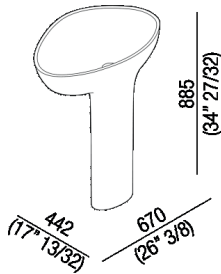

Pedestal washbasin with waste, fitted for floor drain
ACER1099F_

Benedini Associati, 2014

Independent washbasin in Cristalplant® biobased or marble.