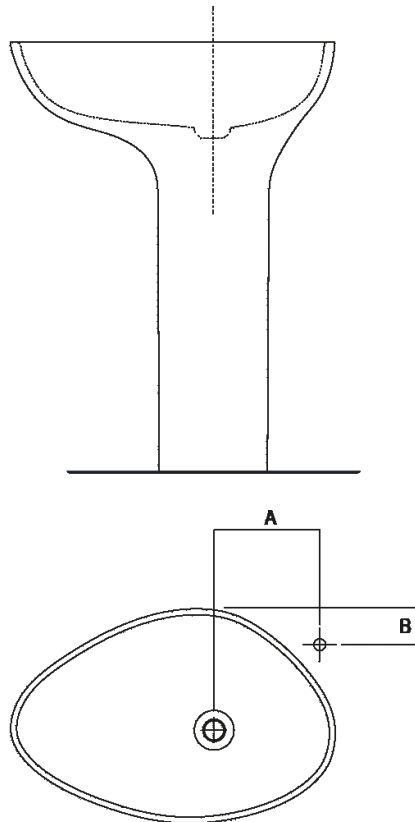

Installation notes

		A	B
FEZ2	AFEZ004	260 (35⁷/₁₆)	70 (2³/₄)
	ARUB146	260 (35⁷/₁₆)	70 (2³/₄)
MEMORY	AMEM323	290 (11²⁷/₆₄)	40 (1³⁷/₆₄)
	ARUB1092	290 (11²⁷/₆₄)	40 (1³⁷/₆₄)
SEN	ASEN0962N	190 (7³¹/₆₄)	70 (2³/₄)
SQUARE	ARUB1096	190 (7³¹/₆₄)	70 (2³/₄)
	ARUB1020*	190 (7³¹/₆₄)	70 (2³/₄)

*ad esaurimento / while stocks last