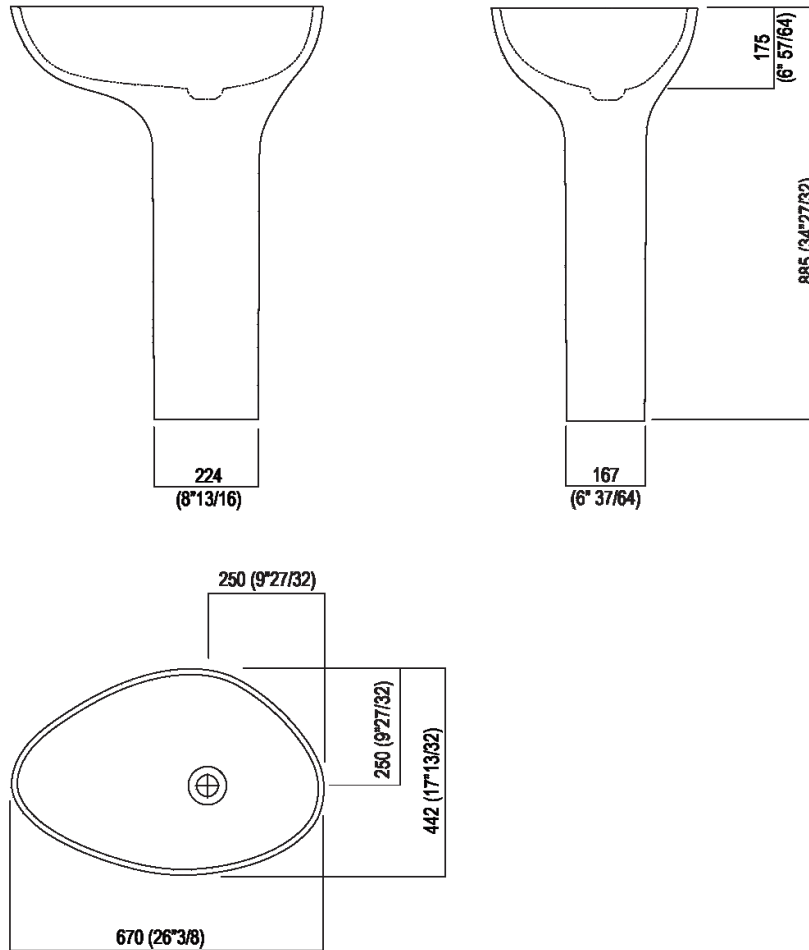

Main dimensions