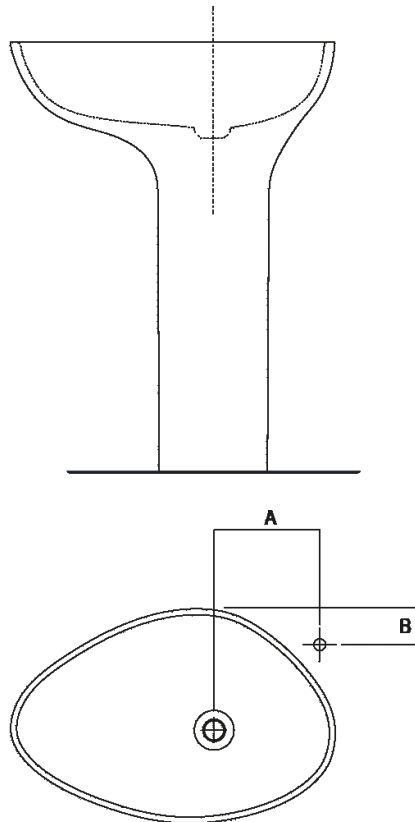

Materials

-  Cristalplant® biobased
-  Marble

Shaped washbasin in white Cristalplant® biobased or in white Carrara marble, in grey Carnico marble, in black Marquina marble, in green Alpi marble or in dark Emperador marble without tap hole, free flow, including installation kit. The washbasin is attached to the floor by a metal plate. Waste included, with plug flush with the washbasin's inner surface in the same finish like the washbasin. For the free standing version with floor drainage the waste trap .MET0519 has to be used.

Height:	85.5 cm	34" 27/32 inches
Width:	67 cm	26" 3/8 inches
Weight:	36 kg	79 lbs
Depth:	44.2 cm	17" 13/32 inches
Packaging:	77 x 55 x 98 cm	30" 3/8 x 21" 5/8 x 38" 5/8 inches
Total weight:	40 kg	88 lbs

Note: The washbasin is also available in stone or marble types on demand.

The above measurements refer to the Cristalplant® biobased version, for the marble version the measurements are: Weight: 101 lbsPackaging: 30" 3/8 x 21" 5/8 x 38" 5/8Gross weight: 194 lbs

Main dimensions

Installation notes

		A	B
FEZ2	AFEZ004	260 (35 ⁷ / ₁₆)	70 (2 ³ / ₄)
	ARUB146	260 (35 ⁷ / ₁₆)	70 (2 ³ / ₄)
MEMORY	AMEM323	290 (11 ²⁷ / ₆₄)	40 (1 ³⁷ / ₆₄)
	ARUB1092	290 (11 ²⁷ / ₆₄)	40 (1 ³⁷ / ₆₄)
SEN	ASEN0962N	190 (7 ³¹ / ₆₄)	70 (2 ³ / ₄)
SQUARE	ARUB1096	190 (7 ³¹ / ₆₄)	70 (2 ³ / ₄)
	ARUB1020*	190 (7 ³¹ / ₆₄)	70 (2 ³ / ₄)