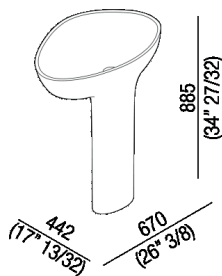

Pedestal washbasin with waste, fitted for floor drain
 ACER1099F_

Benedini Associati, 2014

Independent washbasin in Cristalplant® biobased or marble.

Shaped washbasin in white Cristalplant® biobased or in white Carrara marble, in grey Carnico marble, in black Marquina marble, in green Alpi marble or in dark Emperador marble without tap hole, free flow, including installation kit. The washbasin is attached to the floor by a metal plate. Waste included, with plug flush with the washbasin's inner surface in the same finish like the washbasin. For the free standing version with floor drainage the waste trap .MET0519 has to be used.

Finishes

-  White
-  White Carrara
-  Grey Carnico
-  Black Marquina
-  Green Alpi
-  Dark Emperador

Materials

-  Cristalplant® biobased
-  Marble

Height:	85.5 cm	34" 27/32 inches
Width:	67 cm	26" 3/8 inches
Weight:	36 kg	79 lbs
Depth:	44.2 cm	17" 13/32 inches
Packaging:	77 x 55 x 98 cm	30" 3/8 x 21" 5/8 x 38" 5/8 inches
Total weight:	40 kg	88 lbs

Note: The washbasin is also available in stone or marble types on demand.

The above measurements refer to the Cristalplant® biobased version, for the marble version the measurements are: Weight: 101 lbsPackaging: 30" 3/8 x 21" 5/8 x 38" 5/8Gross weight: 194 lbs

Main dimensions

Installation notes

		A	B
FEZ2	AFEZ004	260 (35 ⁷ / ₁₆)	70 (2 ³ / ₄)
	ARUB146	260 (35 ⁷ / ₁₆)	70 (2 ³ / ₄)
MEMORY	AMEM323	290 (11 ²⁷ / ₆₄)	40 (1 ³⁷ / ₆₄)
	ARUB1092	290 (11 ²⁷ / ₆₄)	40 (1 ³⁷ / ₆₄)
SEN	ASEN0962N	190 (7 ³¹ / ₆₄)	70 (2 ³ / ₄)
SQUARE	ARUB1096	190 (7 ³¹ / ₆₄)	70 (2 ³ / ₄)
	ARUB1020*	190 (7 ³¹ / ₆₄)	70 (2 ³ / ₄)