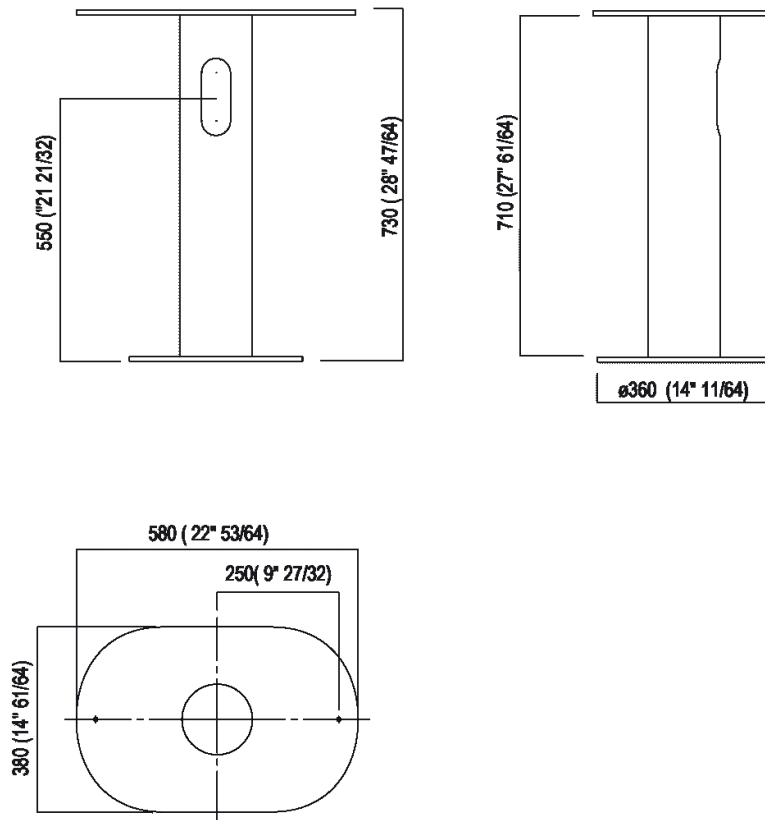

Structure for washbasin designed for wall drainage
 ACER0708P_ + ACER0709PE

Neri&Hu, 2018

Free-standing washbasin in Cristalplant® biobased, suitable for small ambience.

Finishes

Matt black painted

Oval washbasin made of Cristalplant® biobased in a white or two-colour finish (RAL7021 dark grey or RAL 7044 light grey exterior) with a matt black-coated (RAL9005) floor-standing metallic support with no tap hole, with direct drainage. The wall-mounted version is furnished with a rear slot for water connections.

Height:	73 cm	28" 47/64 inches
Length:	58 cm	22" 53/64 inches
Diameter:	36 cm	14" 11/64 inches
Weight:	33 kg	73 lbs
Depth:	38 cm	14" 61/64 inches
Packaging:	62 x 41 x 76 cm	24" 3/8 x 16" 1/8 x 39" 7/9 inches
Total weight:	40 kg	88 lbs

Main dimensions

Installation notes

Scarico per sifone a bottiglia
Drain for bottle trap

Tap position, recommended height

POSIZIONE RUBINETTERIA / TAP POSITION

Altezza consigliata / Recommended height