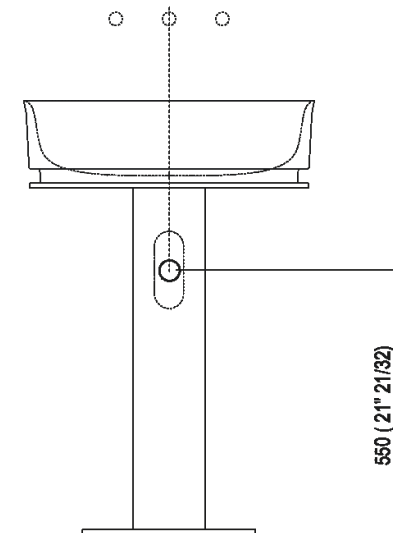

Height:	73 cm	28" 47/64 inches
Length:	58 cm	22" 53/64 inches
Diameter:	36 cm	14" 11/64 inches
Weight:	33 kg	73 lbs
Depth:	38 cm	14" 61/64 inches
Packaging:	62 x 41 x 76 cm	24" 3/8 x 16" 1/8 x 39" 7/9 inches
Total weight:	40 kg	88 lbs

Main dimensions

Installation notes

Scarico per sifone a bottiglia
Drain for bottle trap

Tap position, recommended height

POSIZIONE RUBINETTERIA / TAP POSITION

Altezza consigliata / Recommended height