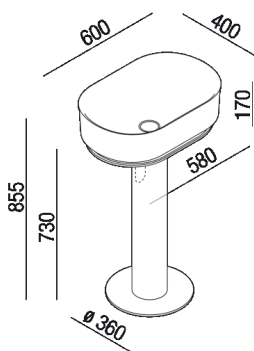

Structure for washbasin designed for wall drainage
 ACER0708P_ + ACER0709PE

Neri&Hu, 2018

Free-standing washbasin in Cristalplant® biobased, suitable for small ambience.

Finishes

Matt black painted

Oval washbasin made of Cristalplant® biobased in a white or two-colour finish (RAL7021 dark grey or RAL 7044 light grey exterior) with a matt black-coated (RAL9005) floor-standing metallic support with no tap hole, with direct drainage. The wall-mounted version is furnished with a rear slot for water connections.

Height:	73 cm	28" 47/64 inches
Length:	58 cm	22" 53/64 inches
Diameter:	36 cm	14" 11/64 inches
Weight:	33 kg	73 lbs
Depth:	38 cm	14" 61/64 inches
Packaging:	62 x 41 x 76 cm	24" 3/8 x 16" 1/8 x 39" 7/9 inches
Total weight:	40 kg	88 lbs

Main dimensions

Installation notes

Scarico per sifone a bottiglia
Drain for bottle trap

Tap position, recommended height

POSIZIONE RUBINETTERIA / TAP POSITION

Altezza consigliata / Recommended height