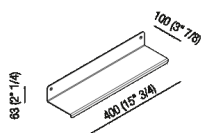

Shelf 40 cm (15" 3/4)
 AMC20920_

Konstantin Grcic, 2018

Shelves made of stainless steel suitable for outdoor ambiances.

Finishes

- Polished
- Satin finish
- Matt black painted

Materials

- Stainless steel

Shelf realized in polished stainless steel, satin with polished edges or with opaque black finish (RAL9005).

Height:	6.3 cm	2" 1/4 inches
Length:	40 cm	15" 3/4 inches
Depth:	10 cm	3" 7/8 inches

Note: Fixing kit included. Accessories are wall mounted by means of screws and wall plugs. Minimum order quantity: 4 pieces for any combination of item and finish. For smaller quantities, add 20% surcharge.

Main dimensions