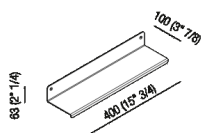

Shelf 40 cm (15" 3/4)
 AMC20920_

Konstantin Grcic, 2018

Shelves made of stainless steel suitable for outdoor ambiances.

Finishes

-  Polished
-  Satin finish
-  Matt black painted

Materials

-  Stainless steel

Shelf realized in polished stainless steel, satin with polished edges or with opaque black finish (RAL9005).

Height:	6.3 cm	2" 1/4 inches
Length:	40 cm	15" 3/4 inches
Depth:	10 cm	3" 7/8 inches

Note: Fixing kit included. Accessories are wall mounted by means of screws and wall plugs. Minimum order quantity: 4 pieces for any combination of item and finish. For smaller quantities, add 20% surcharge.

Main dimensions