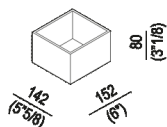

Large / low box

ALEG526GR

Benedini Associati, 2011

Countertop or drawer accessories.

Finishes

Painted grey

Materials

Wood

Countertop or drawer accessory, for insertion in the containers in the Flat XL and Evoluzione ranges. In solid ash with grey lacquered open-pore finish. The various boxes can be positioned individually or placed in various positions in the tray.

Height:	8 cm	3" 1/8 inches
Width:	15.2 cm	6" inches
Depth:	14.2 cm	5" 5/8 inches