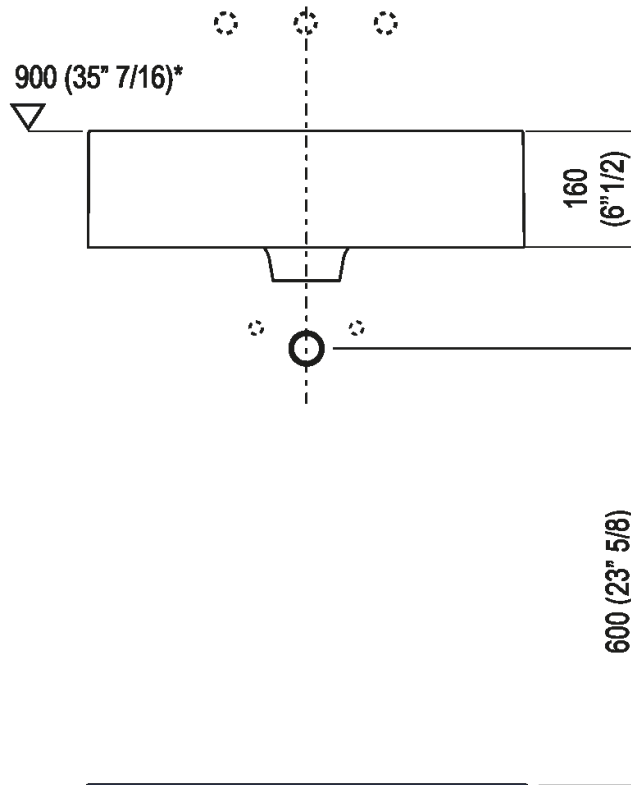

Height:	16 cm	6" 19/64 inches
Length:	60 cm	23" 5/8 inches
Weight:	16 kg	35 lbs
Depth:	47 cm	18" 1/2 inches
Packaging:	56 x 72 x 30 cm	22" x 28" 3/8 x 11" 3/4 inches
Total weight:	19 kg	42 lbs

Finishes

White

White/dark grey

White/light grey

Materials

Cristalplant® biobased

Main dimensions

Installation notes

Scarico per sifone a bottiglia
Drain for bottle trap

***h.consigliata / advised h.**

Installation notes

Scarico per sifone ad incasso
Drain for concealed waste trap

*h.consigliata / advised h.

Dimensions for wall mounted taps

POSIZIONE RUBINETTERIA / TAP POSITION