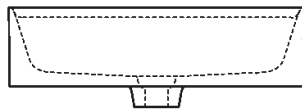

Height:	16 cm	6" 19/64 inches
Length:	60 cm	23" 5/8 inches
Weight:	16 kg	35 lbs
Depth:	47 cm	18" 1/2 inches
Packaging:	56 x 72 x 30 cm	22" x 28" 3/8 x 11" 3/4 inches
Total weight:	19 kg	42 lbs

Finishes

White

White/dark grey

White/light grey

Materials

Cristalplant® biobased

Main dimensions

Installation notes

Scarico per sifone a bottiglia
Drain for bottle trap

***h.consigliata / advised h.**

Installation notes

Scarico per sifone ad incasso
Drain for concealed waste trap

*h.consigliata / advised h.

Dimensions for wall mounted taps

POSIZIONE RUBINETTERIA / TAP POSITION