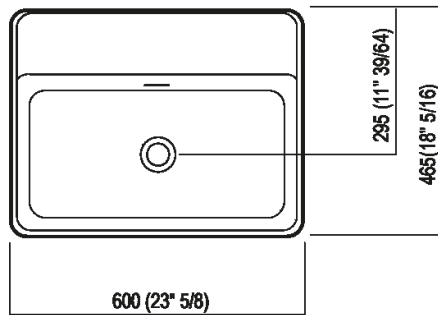

Height:	16 cm	6" 19/64 inches
Length:	60 cm	23" 5/8 inches
Weight:	16 kg	35 lbs
Depth:	47 cm	18" 1/2 inches
Packaging:	56 x 72 x 30 cm	22" x 28" 3/8 x 11" 3/4 inches
Total weight:	19 kg	42 lbs

Finishes

White

White/dark grey

White/light grey

Materials

Cristalplant® biobased

Main dimensions

Installation notes

Scarico per sifone a bottiglia
Drain for bottle trap

***h.consigliata / advised h.**

Installation notes

Scarico per sifone ad incasso
Drain for concealed waste trap

*h.consigliata / advised h.

Dimensions for wall mounted taps

POSIZIONE RUBINETTERIA / TAP POSITION