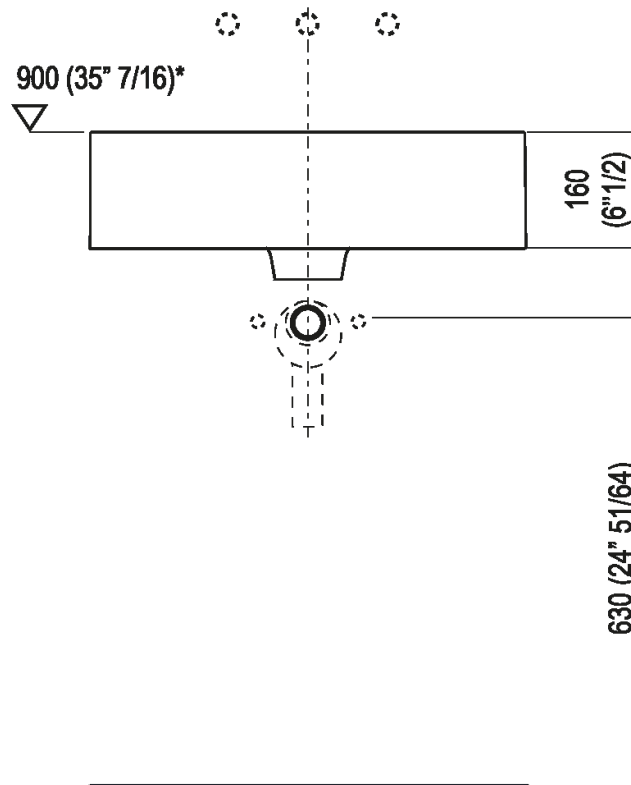

Height:	16 cm	6" 19/64 inches
Length:	60 cm	23" 5/8 inches
Weight:	16 kg	35 lbs
Depth:	47 cm	18" 1/2 inches
Packaging:	56 x 72 x 30 cm	22" x 28" 3/8 x 11" 3/4 inches
Total weight:	19 kg	42 lbs

Finishes

White

White/dark grey

White/light grey

Materials

Cristalplant® biobased

Main dimensions

Installation notes

Scarico per sifone a bottiglia
Drain for bottle trap

***h.consigliata / advised h.**

Installation notes

Scarico per sifone ad incasso
Drain for concealed waste trap

*h.consigliata / advised h.

Dimensions for wall mounted taps

POSIZIONE RUBINETTERIA / TAP POSITION