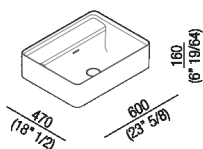

Washbasin without tap holes
ACER0705M0R

LucidiPevere, 2018

Countertop washbasin in Cristalplant®
biobased, practical as well elegant.