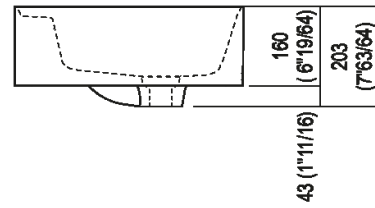

Height:	16 cm	6" 19/64 inches
Length:	60 cm	23" 5/8 inches
Weight:	16 kg	35 lbs
Depth:	47 cm	18" 1/2 inches
Packaging:	56 x 72 x 30 cm	22" x 28" 3/8 x 11" 3/4 inches
Total weight:	19 kg	42 lbs

Finishes

White

White/dark grey

White/light grey

Materials

Cristalplant® biobased

Main dimensions

Installation notes

Scarico per sifone a bottiglia
Drain for bottle trap

***h.consigliata / advised h.**

Installation notes

Scarico per sifone ad incasso
Drain for concealed waste trap

*h.consigliata / advised h.

Dimensions for wall mounted taps

POSIZIONE RUBINETTERIA / TAP POSITION