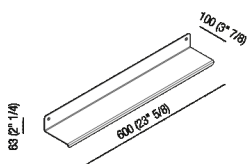

Shelf 60 cm (23" 5/8)
 AMC20921_

Konstantin Grcic, 2018

Shelves made of stainless steel suitable for outdoor ambiances.

Finishes

- Matt black painted
- Polished
- Satin finish

Materials

- Stainless steel

Shelf realized in polished stainless steel, satin with polished edges or with opaque black finish (RAL9005).

Height:	6.3 cm	2" 1/4 inches
Length:	60 cm	23" 5/8 inches
Depth:	10 cm	3" 7/8 inches

Note: Fixing kit included. Accessories are wall mounted by means of screws and wall plugs. Minimum order quantity: 4 pieces for any combination of item and finish. For smaller quantities, add 20% surcharge.