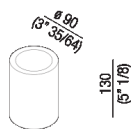

Container  $\varnothing$  90 mm (3" 35/64)  
ACOM254\_

Sebastian Herkner, 2016

The cylindrical containers in curved multi-layer birch plywood are clad with natural, brown or dark oak, or opaque lacquered white or grey.

Height:	13 cm	5" 1/8 inches
Diameter:	9 cm	3" 35/64 inches

#### Materials

Wood

---

Main dimensions