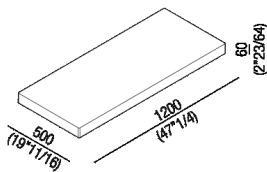

Top without holes

ACER093_

Diego Vencato, Marco Merendi, 2018

Finishes

-  Cementoskin® brick red
-  Cementoskin® coffee
-  Cementoskin® dark grey
-  Cementoskin® green
-  Cementoskin® light grey

Materials

-  Concrete

Collection produced in Cementoskin® (coloured cement paste), resistant to any kind of dirt with a natural, velvety surface, available in different colours; the elements in the collection can be installed indoors and outdoors. The wall mounted top has no cut out to fit the washbasin. This can be done during installation by the customer. It's mandatory to use the fixing kit (AKIT093P).

Height:	6 cm	2" 23/64 inches
Length:	120 cm	47" 1/4 inches
Weight:	30 kg	66 lbs
Depth:	50 cm	16" 11/16 inches
Packaging:	60 x 140 x 16 cm	23" 5/8 x 55" 1/8 x 6" 2/8 inches
Total weight:	40 kg	88 lbs

Note: The top has no cut out to fit the washbasin. This can be done during installation by the customer, as the material used for the basin can be easily cut with standard tools and does not present any difficulty.

Main dimensions

Installation notes