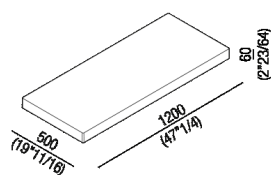

Top without holes

ACER093_

Diego Vencato, Marco Merendi, 2018

Finishes

-  Cementoskin® brick red
-  Cementoskin® coffee
-  Cementoskin® dark grey
-  Cementoskin® green
-  Cementoskin® light grey

Materials

-  Concrete

Collection produced in Cementoskin® (coloured cement paste), resistant to any kind of dirt with a natural, velvety surface, available in different colours; the elements in the collection can be installed indoors and outdoors. The wall mounted top has no cut out to fit the washbasin. This can be done during installation by the customer. It's mandatory to use the fixing kit (AKIT093P).

Height:	6 cm	2" 23/64 inches
Length:	120 cm	47" 1/4 inches
Weight:	30 kg	66 lbs
Depth:	50 cm	16" 11/16 inches
Packaging:	60 x 140 x 16 cm	23" 5/8 x 55" 1/8 x 6" 2/8 inches
Total weight:	40 kg	88 lbs

Note: The top has no cut out to fit the washbasin. This can be done during installation by the customer, as the material used for the basin can be easily cut with standard tools and does not present any difficulty.

Main dimensions

Installation notes