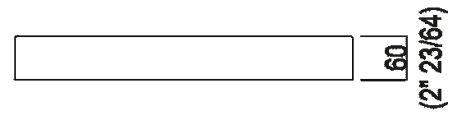

Main dimensions