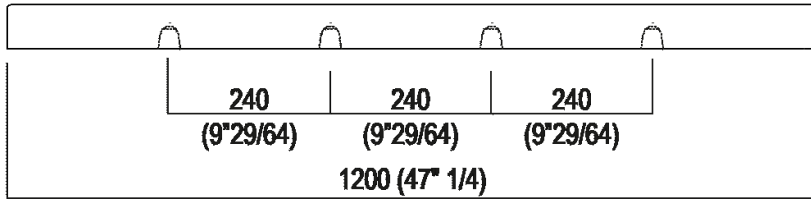

Top without holes

ACER093_

Diego Vencato, Marco Merendi, 2018

Finishes

-  Cementoskin® brick red
-  Cementoskin® coffee
-  Cementoskin® dark grey
-  Cementoskin® green
-  Cementoskin® light grey

Materials

-  Concrete

Collection produced in Cementoskin® (coloured cement paste), resistant to any kind of dirt with a natural, velvety surface, available in different colours; the elements in the collection can be installed indoors and outdoors. The wall mounted top has no cut out to fit the washbasin. This can be done during installation by the customer. It's mandatory to use the fixing kit (AKIT093P).

Height:	6 cm	2" 23/64 inches
Length:	120 cm	47" 1/4 inches
Weight:	30 kg	66 lbs
Depth:	50 cm	16" 11/16 inches
Packaging:	60 x 140 x 16 cm	23" 5/8 x 55" 1/8 x 6" 2/8 inches
Total weight:	40 kg	88 lbs

Note: The top has no cut out to fit the washbasin. This can be done during installation by the customer, as the material used for the basin can be easily cut with standard tools and does not present any difficulty.

Main dimensions

Installation notes