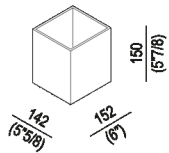

Large / high box

ALEG527GR

Benedini Associati, 2011

Countertop or drawer accessories.

**Finishes**

Painted grey

**Materials**

Wood

Countertop or drawer accessory, for insertion in the containers in the Flat XL and Evoluzione ranges. In solid ash with grey lacquered open-pore finish. The various boxes can be positioned individually or placed in various positions in the tray.

Height: 15 cm

Width: 15.2 cm

Depth: 14.2 cm