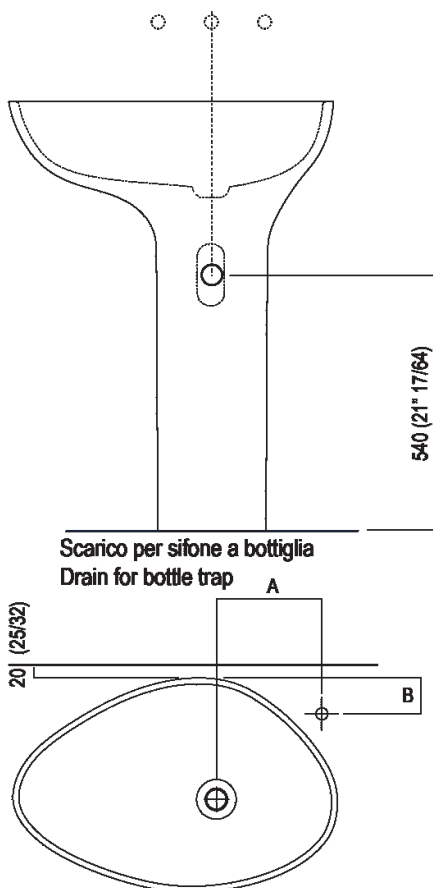

Pedestal washbasin with waste, fitted for wall drain
 ACER1099M_

Benedini Associati, 2014

Independent washbasin in Cristalplant®
 biobased or marble.

Shaped washbasin in white Cristalplant® biobased or in white Carrara marble, in grey Carnico marble, in black Marquina marble, in green Alpi marble or in dark Emperador marble without tap hole, free flow, including installation kit. The washbasin is attached to the floor by a metal plate. The washbasin is fixed to the floor by a metal plate. The wall mounted version is furnished with a rear slot for the water connections. Waste included, with plug flush with the washbasin's inner surface in the same finish like the washbasin.

Finishes

-  White
-  White Carrara
-  Grey Carnico
-  Black Marquina
-  Green Alpi
-  Dark Emperador

Height:	88.5 cm	34" 27/32 inches
Width:	67 cm	26" 3/8 inches
Weight:	36 kg	79 lbs
Depth:	44.2 cm	17" 13/32 inches
Packaging:	77 x 55 x 98 cm	30" 3/8 x 21" 5/8 x 38" 5/8 inches
Total weight:	40 kg	88 lbs

Materials

-  Cristalplant® biobased
-  Marble

Main dimensions

Installation notes

		A	B
FEZ2	APEZ004	260 (35*7/16)	70 (2*3/4)
	ARUB146	260 (35*7/16)	70 (2*3/4)
MEMORY	AMEM323	290 (11*27/64)	40 (1*37/64)
	ARUB1092	290 (11*27/64)	40 (1*37/64)
SEN	ASEN0962N	190 (7*31/64)	70 (2*3/4)
SQUARE	ARUB1096	190 (7*31/64)	70 (2*3/4)
	ARUB1020*	190 (7*31/64)	70 (2*3/4)

*ad esaurimento / while stocks last

Tap position, recommended height

POSIZIONE RUBINETTERIA / TAP POSITION

Altezza consigliata / Recommended height