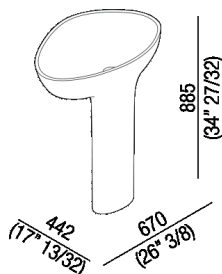

Pedestal washbasin with waste, fitted for wall drain
 ACER1099M_

Benedini Associati, 2014

Independent washbasin in Cristalplant®
 biobased or marble.

Shaped washbasin in white Cristalplant® biobased or in white Carrara marble, in grey Carnico marble, in black Marquina marble, in green Alpi marble or in dark Emperador marble without tap hole, free flow, including installation kit. The washbasin is attached to the floor by a metal plate. The washbasin is fixed to the floor by a metal plate. The wall mounted version is furnished with a rear slot for the water connections. Waste included, with plug flush with the washbasin's inner surface in the same finish like the washbasin.

Finishes

-  White
-  White Carrara
-  Grey Carnico
-  Black Marquina
-  Green Alpi
-  Dark Emperador

Height:	88.5 cm	34" 27/32 inches
Width:	67 cm	26" 3/8 inches
Weight:	36 kg	79 lbs
Depth:	44.2 cm	17" 13/32 inches
Packaging:	77 x 55 x 98 cm	30" 3/8 x 21" 5/8 x 38" 5/8 inches
Total weight:	40 kg	88 lbs

Note: The washbasin is also available in stone or marble types on demand. Price to be calculated. The above measurements refer to the Cristalplant® biobased version, for the marble version the measurements are: Weight: 101 lbsPackaging: 30" 3/8 x 21" 5/8 x 38" 5/8Gross weight: 194 lbs

Materials

-  Cristalplant® biobased
-  Marble

Main dimensions

Installation notes

		A	B
FEZ2	APEZ004	260 (35*7/16)	70 (2*3/4)
	ARUB146	260 (35*7/16)	70 (2*3/4)
MEMORY	AMEM323	290 (11*27/64)	40 (1*37/64)
	ARUB1092	290 (11*27/64)	40 (1*37/64)
SEN	ASEN0962N	190 (7*31/64)	70 (2*3/4)
SQUARE	ARUB1096	190 (7*31/64)	70 (2*3/4)
	ARUB1020*	190 (7*31/64)	70 (2*3/4)