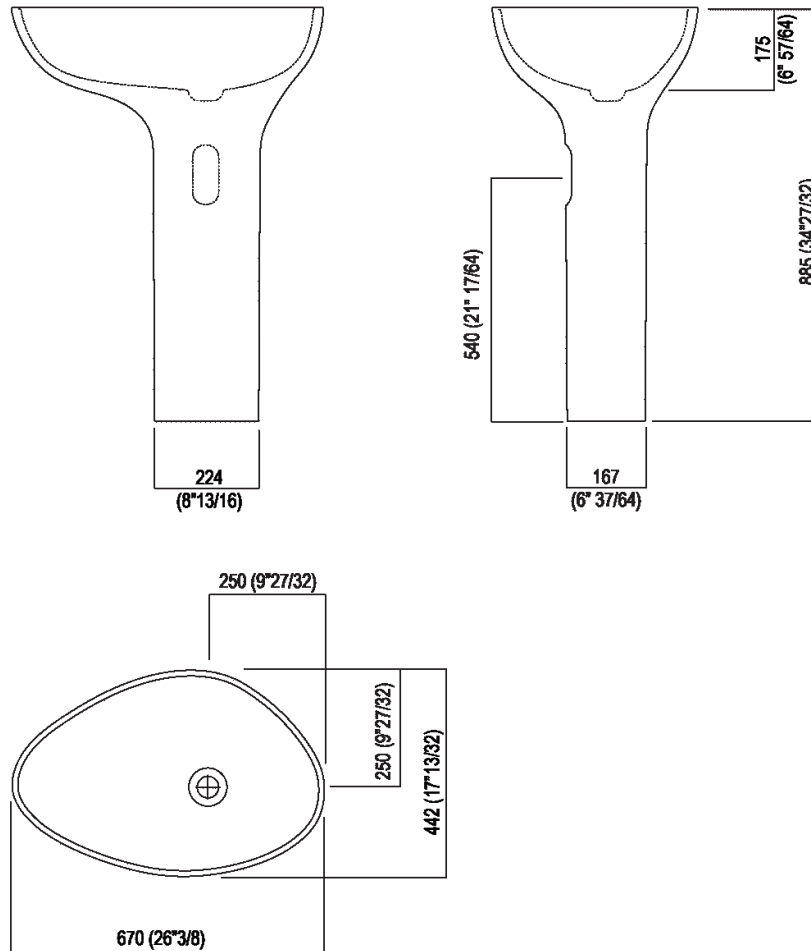

Pedestal washbasin with waste, fitted for wall drain
 ACER1099M_

Benedini Associati, 2014

Independent washbasin in Cristalplant®
 biobased or marble.

Shaped washbasin in white Cristalplant® biobased or in white Carrara marble, in grey Carnico marble, in black Marquina marble, in green Alpi marble or in dark Emperador marble without tap hole, free flow, including installation kit. The washbasin is attached to the floor by a metal plate. The washbasin is fixed to the floor by a metal plate. The wall mounted version is furnished with a rear slot for the water connections. Waste included, with plug flush with the washbasin's inner surface in the same finish like the washbasin.

Finishes

-  White
-  White Carrara
-  Grey Carnico
-  Black Marquina
-  Green Alpi
-  Dark Emperador

Height:	88.5 cm	34" 27/32 inches
Width:	67 cm	26" 3/8 inches
Weight:	36 kg	79 lbs
Depth:	44.2 cm	17" 13/32 inches
Packaging:	77 x 55 x 98 cm	30" 3/8 x 21" 5/8 x 38" 5/8 inches
Total weight:	40 kg	88 lbs

Note: The washbasin is also available in stone or marble types on demand. Price to be calculated. The above measurements refer to the Cristalplant® biobased version, for the marble version the measurements are: Weight: 101 lbsPackaging: 30" 3/8 x 21" 5/8 x 38" 5/8Gross weight: 194 lbs

Materials

-  Cristalplant® biobased
-  Marble

Main dimensions

Installation notes

		A	B
FEZ2	APEZ004	260 (35*7/16)	70 (2*3/4)
	ARUB146	260 (35*7/16)	70 (2*3/4)
MEMORY	AMEM323	290 (11*27/64)	40 (1*37/64)
	ARUB1092	290 (11*27/64)	40 (1*37/64)
SEN	ASEN0962N	190 (7*31/64)	70 (2*3/4)
SQUARE	ARUB1096	190 (7*31/64)	70 (2*3/4)
	ARUB1020*	190 (7*31/64)	70 (2*3/4)