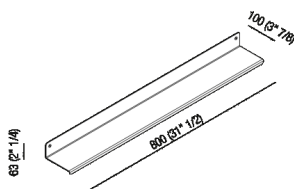

Shelf 80 cm (31" 1/2)
 AMC20922_

Konstantin Grcic, 2018

Shelves made of stainless steel suitable for outdoor ambiances.

Shelf realized in polished stainless steel, satin with polished edges or with opaque black finish (RAL9005).

Height:	6.3 cm	2" 1/4 inches
Length:	80 cm	31" 1/2 inches
Depth:	10 cm	3" 7/8 inches

Note: Fixing kit included. Accessories are wall mounted by means of screws and wall plugs. Minimum order quantity: 4 pieces for any combination of item and finish. For smaller quantities, add 20% surcharge.

Finishes

-  Matt black painted
-  Polished
-  Satin finish

Materials

-  Stainless steel

Main dimensions