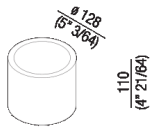

Container ø 128 mm (5" 35/64)
 ACOM253_

Sebastian Herkner, 2016

The cylindrical containers in curved multi-layer birch plywood are clad with natural, brown or dark oak, or opaque acquered white or grey.

Height:	11 cm	4" 21/64 inches
Diameter:	12.8 cm	5" 35/64 inches

Finishes

-  Brown oak
-  Dark oak
-  Natural oak
-  Painted grey
-  White painted

Materials

-  Wood

Main dimensions