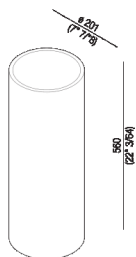

Container ø 203 mm (7" 63/64) or base for small table (small table total height 580 mm - 22" 53/64)

ACOM251\_

Sebastian Herkner, 2016

Containers extras with lids that also act as trays.

**Finishes**

- Brown oak
- Dark oak
- Natural oak
- Painted grey
- White painted

**Materials**

- Wood

Gemma is a program of bathroom complements consisting of containers with or without lid, trays and a small table. The trays/lids are made of stainless steel with satin, brushed burnished or natural satin brass finish. The cylindrical containers in curved multi-layer birch plywood are clad with natural, brown or dark oak, or opaque lacquered white or grey. The top of the small table is also available with opaque white lacquered edge.

Height:	56 cm	22" 3/64 inches
Diameter:	20.1 cm	7" 7/8 inches

Main dimensions