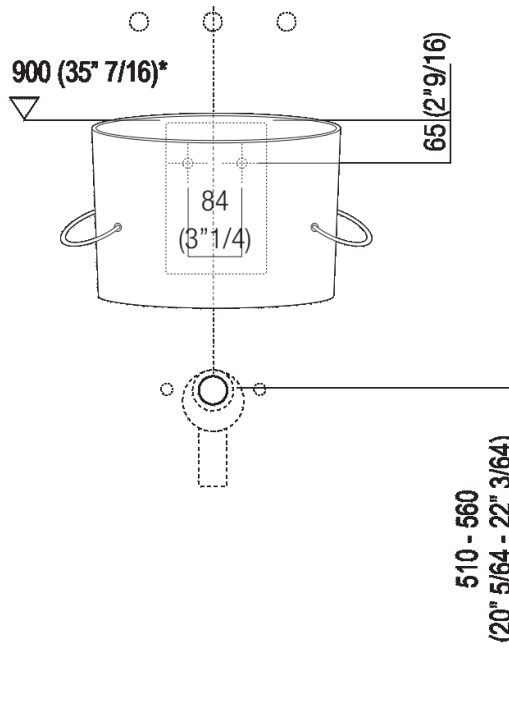

Independent washbasin with tap hole  
 ACER0740NR\_

Fabio Bortolani, Ermanno Righi, 2000

White ceramic washbasin with lateral towel rails.

**Finishes**

White

**Materials**

Fire clay

Circular washbasin in white fire clay without tap hole, without overflow, complete with fixing kit. Designed to take waste .MET0563. Supplied with lateral towel holders in stainless steel cable sheathed in matt white, black or transparent plastic.

Height:	33.5 cm	13" 1/4 inches
Width:	40.5 cm	15" 15/16 inches
Weight:	10 kg	22 lbs
Depth:	49 cm	19" 1/4 inches
Packaging:	46 x 47 x 32 cm	18" 1/8 x 18" 4/8 x 12" 5/8 inches
Total weight:	12 kg	26 lbs

**Main dimensions**

Installation notes

Scarico per sifone a bottiglia  
Drain for bottle trap

\*h.consigliata / advised h.

Installation notes

Scarico per sifone ad incasso  
Drain for concealed waste trap

\*h.consigliata / advised h.

Tap position, recommended height

**POSIZIONE RUBINETTERIA / TAP POSITION**

Altezza consigliata / Recommended height

**Installation notes**

**Scarico per sifone ad incasso e piletta con canotto fisso**  
**Drain for concealed waste trap with not adjustable pipe**