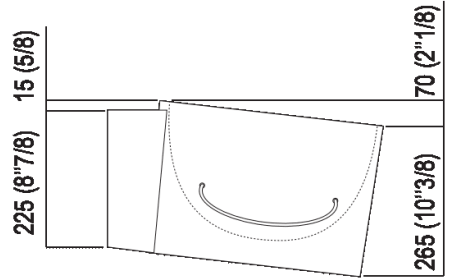

Independent washbasin with tap hole  
 ACER0740NR\_

Fabio Bortolani, Ermanno Righi, 2000

White ceramic washbasin with lateral towel rails.

**Finishes**

White

**Materials**

Fire clay

Circular washbasin in white fire clay without tap hole, without overflow, complete with fixing kit. Designed to take waste .MET0563. Supplied with lateral towel holders in stainless steel cable sheathed in matt white, black or transparent plastic.

Height:	33.5 cm	13" 1/4 inches
Width:	40.5 cm	15" 15/16 inches
Weight:	10 kg	22 lbs
Depth:	49 cm	19" 1/4 inches
Packaging:	46 x 47 x 32 cm	18" 1/8 x 18" 4/8 x 12" 5/8 inches
Total weight:	12 kg	26 lbs

**Main dimensions**

Installation notes

Scarico per sifone a bottiglia  
Drain for bottle trap

\*h.consigliata / advised h.

Installation notes

Scarico per sifone ad incasso  
Drain for concealed waste trap

\*h.consigliata / advised h.