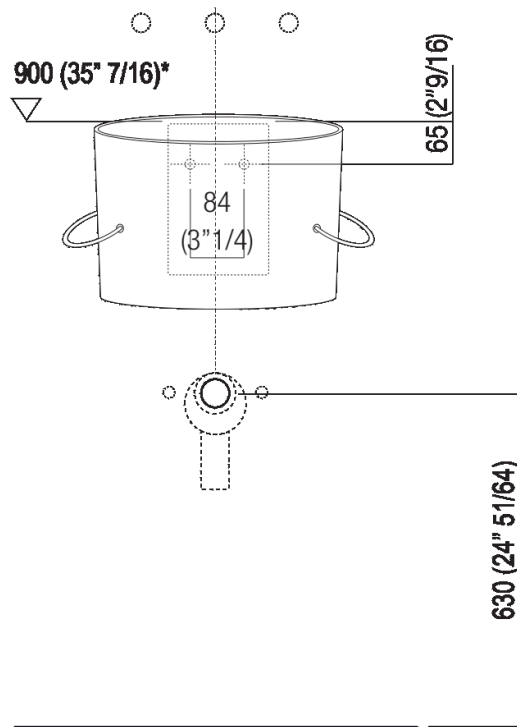

Independent washbasin with tap hole  
 ACER0740NR\_

Fabio Bortolani, Ermanno Righi, 2000

White ceramic washbasin with lateral towel rails.

**Finishes**

White

**Materials**

Fire clay

Circular washbasin in white fire clay without tap hole, without overflow, complete with fixing kit. Designed to take waste .MET0563. Supplied with lateral towel holders in stainless steel cable sheathed in matt white, black or transparent plastic.

Height:	33.5 cm	13" 1/4 inches
Width:	40.5 cm	15" 15/16 inches
Weight:	10 kg	22 lbs
Depth:	49 cm	19" 1/4 inches
Packaging:	46 x 47 x 32 cm	18" 1/8 x 18" 4/8 x 12" 5/8 inches
Total weight:	12 kg	26 lbs

**Main dimensions**

Installation notes

Scarico per sifone a bottiglia  
Drain for bottle trap

\*h.consigliata / advised h.

Installation notes

Scarico per sifone ad incasso  
Drain for concealed waste trap

\*h.consigliata / advised h.

Tap position, recommended height

**POSIZIONE RUBINETTERIA / TAP POSITION**

Altezza consigliata / Recommended height

**Installation notes**

**Scarico per sifone ad incasso e piletta con canotto fisso**  
**Drain for concealed waste trap with not adjustable pipe**