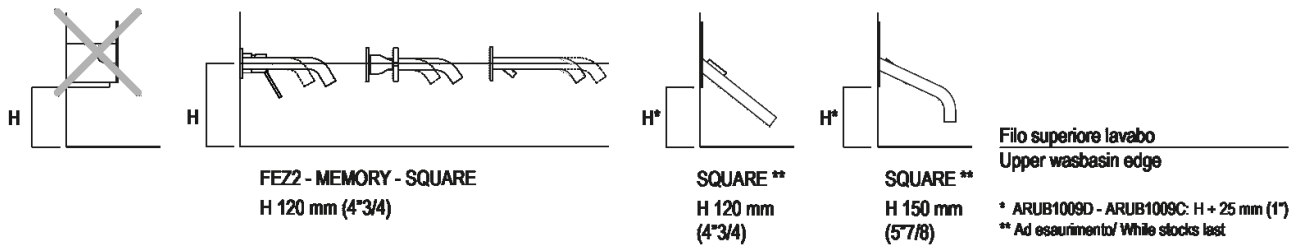

Independent washbasin with tap hole  
 ACER0740NR\_

Fabio Bortolani, Ermanno Righi, 2000

White ceramic washbasin with lateral towel rails.

**Finishes**

White

**Materials**

Fire clay

Circular washbasin in white fire clay without tap hole, without overflow, complete with fixing kit. Designed to take waste .MET0563. Supplied with lateral towel holders in stainless steel cable sheathed in matt white, black or transparent plastic.

**Main dimensions**

Installation notes

Scarico per sifone a bottiglia  
Drain for bottle trap

\*h.consigliata / advised h.

Installation notes

Scarico per sifone ad incasso  
Drain for concealed waste trap

\*h.consigliata / advised h.

Tap position, recommended height

**POSIZIONE RUBINETTERIA / TAP POSITION**

Altezza consigliata / Recommended height

**Installation notes**

**Scarico per sifone ad incasso e piletta con canotto fisso**  
**Drain for concealed waste trap with not adjustable pipe**