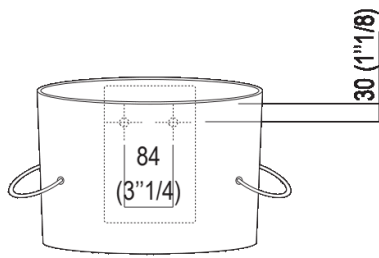

Independent washbasin with tap hole  
 ACER0740NR\_

Fabio Bortolani, Ermanno Righi, 2000

White ceramic washbasin with lateral towel rails.

**Finishes**

White

**Materials**

Fire clay

Circular washbasin in white fire clay without tap hole, without overflow, complete with fixing kit. Designed to take waste .MET0563. Supplied with lateral towel holders in stainless steel cable sheathed in matt white, black or transparent plastic.

Height:	33.5 cm	13" 1/4 inches
Width:	40.5 cm	15" 15/16 inches
Weight:	10 kg	22 lbs
Depth:	49 cm	19" 1/4 inches
Packaging:	46 x 47 x 32 cm	18" 1/8 x 18" 4/8 x 12" 5/8 inches
Total weight:	12 kg	26 lbs

**Main dimensions**

Installation notes

Scarico per sifone a bottiglia  
Drain for bottle trap

\*h.consigliata / advised h.

Installation notes

Scarico per sifone ad incasso  
Drain for concealed waste trap

\*h.consigliata / advised h.