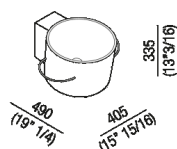

Independent washbasin with tap hole  
 ACER0740NR\_

Fabio Bortolani, Ermanno Righi, 2000

White ceramic washbasin with lateral towel rails.

**Finishes**

White

**Materials**

Fire clay

Circular washbasin in white fire clay without tap hole, without overflow, complete with fixing kit. Designed to take waste .MET0563. Supplied with lateral towel holders in stainless steel cable sheathed in matt white, black or transparent plastic.

Height:	33.5 cm	13" 1/4 inches
Width:	40.5 cm	15" 15/16 inches
Weight:	10 kg	22 lbs
Depth:	49 cm	19" 1/4 inches
Packaging:	46 x 47 x 32 cm	18" 1/8 x 18" 4/8 x 12" 5/8 inches
Total weight:	12 kg	26 lbs

**Main dimensions**

Installation notes

Scarico per sifone a bottiglia  
Drain for bottle trap

\*h.consigliata / advised h.

Installation notes

Scarico per sifone ad incasso  
Drain for concealed waste trap

\*h.consigliata / advised h.

Tap position, recommended height

**POSIZIONE RUBINETTERIA / TAP POSITION**

Altezza consigliata / Recommended height

**Installation notes**

**Scarico per sifone ad incasso e piletta con canotto fisso**  
**Drain for concealed waste trap with not adjustable pipe**