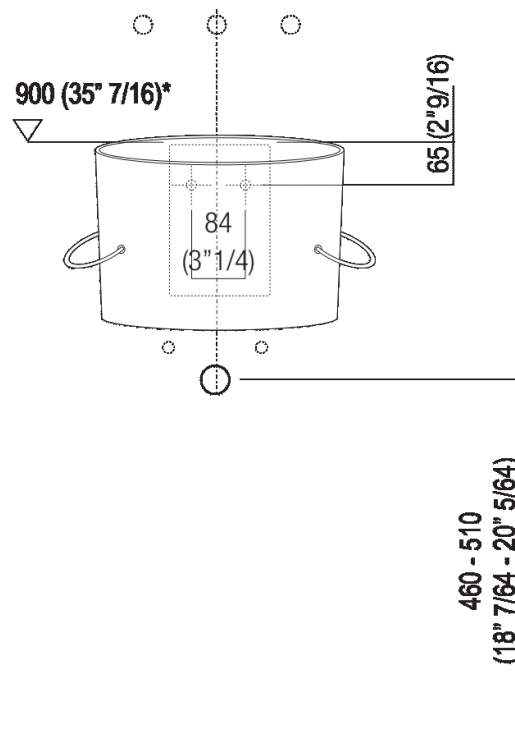

Independent washbasin with tap hole  
 ACER0740NR\_

Fabio Bortolani, Ermanno Righi, 2000

White ceramic washbasin with lateral towel rails.

**Finishes**

White

**Materials**

Fire clay

Circular washbasin in white fire clay without tap hole, without overflow, complete with fixing kit. Designed to take waste .MET0563. Supplied with lateral towel holders in stainless steel cable sheathed in matt white, black or transparent plastic.

Height:	33.5 cm	13" 1/4 inches
Width:	40.5 cm	15" 15/16 inches
Weight:	10 kg	22 lbs
Depth:	49 cm	19" 1/4 inches
Packaging:	46 x 47 x 32 cm	18" 1/8 x 18" 4/8 x 12" 5/8 inches
Total weight:	12 kg	26 lbs

**Main dimensions**

Installation notes

Scarico per sifone a bottiglia  
Drain for bottle trap

\*h.consigliata / advised h.

Installation notes

Scarico per sifone ad incasso  
Drain for concealed waste trap

\*h.consigliata / advised h.

Tap position, recommended height

**POSIZIONE RUBINETTERIA / TAP POSITION**

Altezza consigliata / Recommended height

**Installation notes**

**Scarico per sifone ad incasso e piletta con canotto fisso**  
**Drain for concealed waste trap with not adjustable pipe**