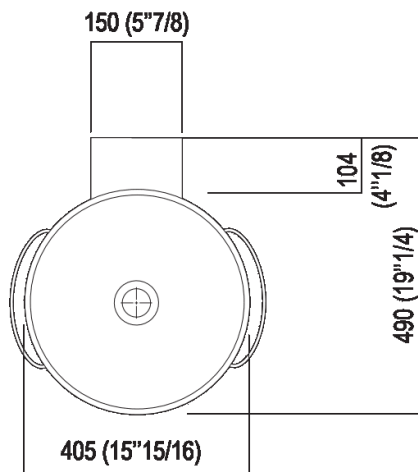

Independent washbasin with tap hole  
 ACER0740NR\_

Fabio Bortolani, Ermanno Righi, 2000

White ceramic washbasin with lateral towel rails.

**Finishes**

White

**Materials**

Fire clay

Circular washbasin in white fire clay without tap hole, without overflow, complete with fixing kit. Designed to take waste .MET0563. Supplied with lateral towel holders in stainless steel cable sheathed in matt white, black or transparent plastic.

Height:	33.5 cm	13" 1/4 inches
Width:	40.5 cm	15" 15/16 inches
Weight:	10 kg	22 lbs
Depth:	49 cm	19" 1/4 inches
Packaging:	46 x 47 x 32 cm	18" 1/8 x 18" 4/8 x 12" 5/8 inches
Total weight:	12 kg	26 lbs

**Main dimensions**

Installation notes

Scarico per sifone a bottiglia  
Drain for bottle trap

\*h.consigliata / advised h.

Installation notes

Scarico per sifone ad incasso  
Drain for concealed waste trap

\*h.consigliata / advised h.

Tap position, recommended height

**POSIZIONE RUBINETTERIA / TAP POSITION**

Altezza consigliata / Recommended height

**Installation notes**

**Scarico per sifone ad incasso e piletta con canotto fisso**  
**Drain for concealed waste trap with not adjustable pipe**