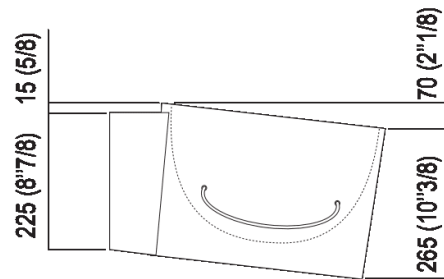

Independent washbasin with tap hole  
 ACER0740N\_

Fabio Bortolani, Ermanno Righi, 2000

White ceramic washbasin with lateral towel  
 rails.

**Finishes**

White

**Materials**

Fire clay

Circular washbasin in white fire clay with tap hole, without overflow, complete with fixing kit. Designed to take waste .MET0563. Supplied with lateral towel holders in stainless steel cable sheathed in matt white, black or transparent plastic.

Height:	33.5 cm	13" 1/4 inches
Width:	40.5 cm	15" 15/16 inches
Weight:	10 kg	22 lbs
Depth:	49 cm	19" 1/4 inches
Packaging:	46 x 47 x 32 cm	18" 1/8 x 18" 4/8 x 12" 5/8 inches
Total weight:	12 kg	26 lbs

**Main dimensions**

Installation notes

Scarico per sifone a bottiglia  
Drain for bottle trap

\*h.consigliata / advised h.

**Installation notes**

**Scarico per sifone ad incasso**  
**Drain for concealed waste trap**