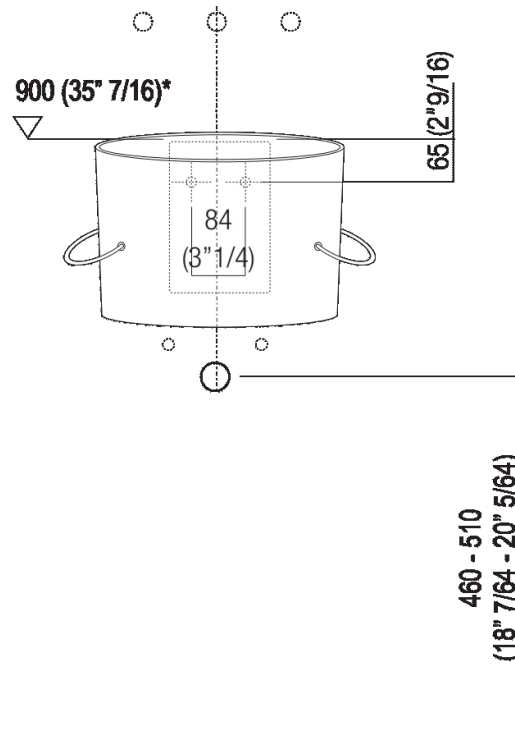

Independent washbasin with tap hole  
 ACER0740N\_

Fabio Bortolani, Ermanno Righi, 2000

White ceramic washbasin with lateral towel  
 rails.

**Finishes**

White

**Materials**

Fire clay

Circular washbasin in white fire clay with tap hole, without overflow, complete with fixing kit. Designed to take waste .MET0563. Supplied with lateral towel holders in stainless steel cable sheathed in matt white, black or transparent plastic.

Height:	33.5 cm	13" 1/4 inches
Width:	40.5 cm	15" 15/16 inches
Weight:	10 kg	22 lbs
Depth:	49 cm	19" 1/4 inches
Packaging:	46 x 47 x 32 cm	18" 1/8 x 18" 4/8 x 12" 5/8 inches
Total weight:	12 kg	26 lbs

**Main dimensions**

Installation notes

Scarico per sifone a bottiglia  
Drain for bottle trap

\*h.consigliata / advised h.

**Installation notes**

**Scarico per sifone ad incasso**  
**Drain for concealed waste trap**