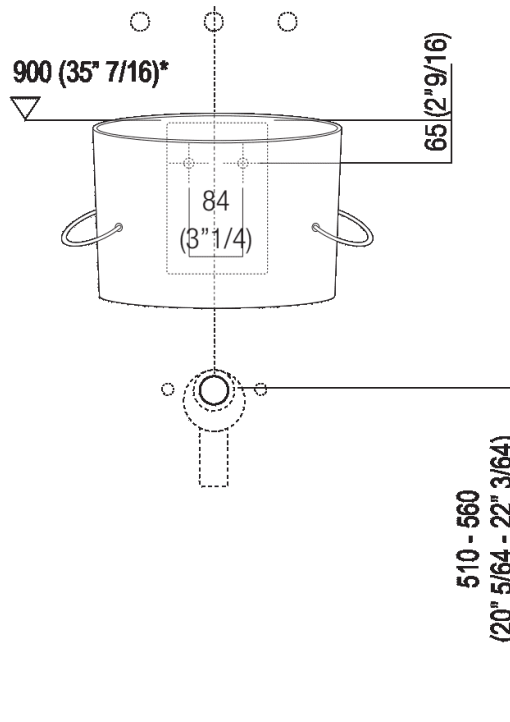

Independent washbasin with tap hole  
 ACER0740N\_

Fabio Bortolani, Ermanno Righi, 2000

White ceramic washbasin with lateral towel  
 rails.

**Finishes**

White

**Materials**

Fire clay

Circular washbasin in white fire clay with tap hole, without overflow, complete with fixing kit. Designed to take waste .MET0563. Supplied with lateral towel holders in stainless steel cable sheathed in matt white, black or transparent plastic.

Height:	33.5 cm	13" 1/4 inches
Width:	40.5 cm	15" 15/16 inches
Weight:	10 kg	22 lbs
Depth:	49 cm	19" 1/4 inches
Packaging:	46 x 47 x 32 cm	18" 1/8 x 18" 4/8 x 12" 5/8 inches
Total weight:	12 kg	26 lbs

**Main dimensions**

Installation notes

Scarico per sifone a bottiglia  
Drain for bottle trap

\*h.consigliata / advised h.

**Installation notes**

**Scarico per sifone ad incasso**  
**Drain for concealed waste trap**

\*h.consigliata / advised h.

**Installation notes**

**Scarico per sifone ad incasso e piletta con canotto fisso**  
**Drain for concealed waste trap with not adjustable pipe**

**\*h.consigliata / advised h.**