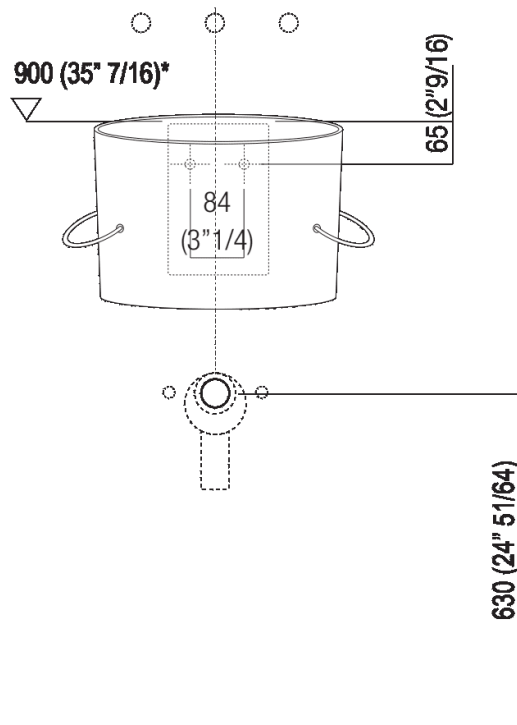

Independent washbasin with tap hole  
 ACER0740N\_

Fabio Bortolani, Ermanno Righi, 2000

White ceramic washbasin with lateral towel  
 rails.

**Finishes**

White

**Materials**

Fire clay

Circular washbasin in white fire clay with tap hole, without overflow, complete with fixing kit. Designed to take waste .MET0563. Supplied with lateral towel holders in stainless steel cable sheathed in matt white, black or transparent plastic.

Height:	33.5 cm	13" 1/4 inches
Width:	40.5 cm	15" 15/16 inches
Weight:	10 kg	22 lbs
Depth:	49 cm	19" 1/4 inches
Packaging:	46 x 47 x 32 cm	18" 1/8 x 18" 4/8 x 12" 5/8 inches
Total weight:	12 kg	26 lbs

**Main dimensions**

Installation notes

Scarico per sifone a bottiglia  
Drain for bottle trap

\*h.consigliata / advised h.

**Installation notes**

**Scarico per sifone ad incasso**  
**Drain for concealed waste trap**

\*h.consigliata / advised h.

**Installation notes**

**Scarico per sifone ad incasso e piletta con canotto fisso**  
**Drain for concealed waste trap with not adjustable pipe**

**\*h.consigliata / advised h.**