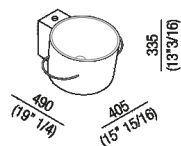

Independent washbasin with tap hole  
 ACER0740N\_

Fabio Bortolani, Ermanno Righi, 2000

White ceramic washbasin with lateral towel  
 rails.

**Finishes**

White

**Materials**

Fire clay

Circular washbasin in white fire clay with tap hole, without overflow, complete with fixing kit. Designed to take waste .MET0563. Supplied with lateral towel holders in stainless steel cable sheathed in matt white, black or transparent plastic.

Height:	33.5 cm	13" 1/4 inches
Width:	40.5 cm	15" 15/16 inches
Weight:	10 kg	22 lbs
Depth:	49 cm	19" 1/4 inches
Packaging:	46 x 47 x 32 cm	18" 1/8 x 18" 4/8 x 12" 5/8 inches
Total weight:	12 kg	26 lbs

**Main dimensions**

Installation notes

Scarico per sifone a bottiglia  
Drain for bottle trap

\*h.consigliata / advised h.

**Installation notes**

**Scarico per sifone ad incasso**  
**Drain for concealed waste trap**