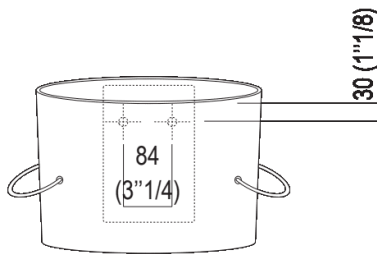

Independent washbasin with tap hole  
 ACER0740N\_

Fabio Bortolani, Ermanno Righi, 2000

White ceramic washbasin with lateral towel  
 rails.

**Finishes**

White

**Materials**

Fire clay

Circular washbasin in white fire clay with tap hole, without overflow, complete with fixing kit. Designed to take waste .MET0563. Supplied with lateral towel holders in stainless steel cable sheathed in matt white, black or transparent plastic.

Height:	33.5 cm	13" 1/4 inches
Width:	40.5 cm	15" 15/16 inches
Weight:	10 kg	22 lbs
Depth:	49 cm	19" 1/4 inches
Packaging:	46 x 47 x 32 cm	18" 1/8 x 18" 4/8 x 12" 5/8 inches
Total weight:	12 kg	26 lbs

**Main dimensions**

Installation notes

Scarico per sifone a bottiglia  
Drain for bottle trap

\*h.consigliata / advised h.

**Installation notes**

**Scarico per sifone ad incasso**  
**Drain for concealed waste trap**