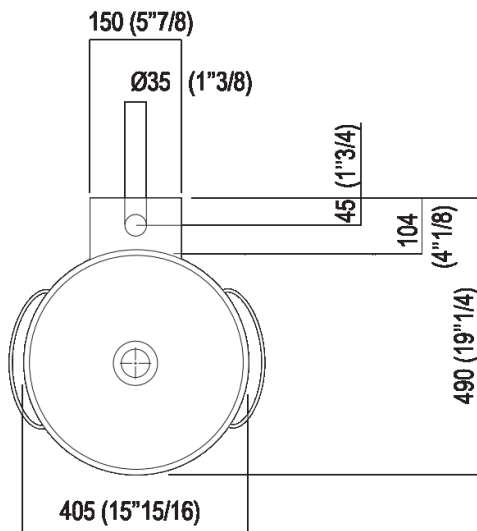

Independent washbasin with tap hole  
 ACER0740N\_

Fabio Bortolani, Ermanno Righi, 2000

White ceramic washbasin with lateral towel  
 rails.

**Finishes**

White

**Materials**

Fire clay

Circular washbasin in white fire clay with tap hole, without overflow, complete with fixing kit. Designed to take waste .MET0563. Supplied with lateral towel holders in stainless steel cable sheathed in matt white, black or transparent plastic.

Height:	33.5 cm	13" 1/4 inches
Width:	40.5 cm	15" 15/16 inches
Weight:	10 kg	22 lbs
Depth:	49 cm	19" 1/4 inches
Packaging:	46 x 47 x 32 cm	18" 1/8 x 18" 4/8 x 12" 5/8 inches
Total weight:	12 kg	26 lbs

**Main dimensions**

Installation notes

Scarico per sifone a bottiglia  
Drain for bottle trap

\*h.consigliata / advised h.

**Installation notes**

**Scarico per sifone ad incasso**  
**Drain for concealed waste trap**