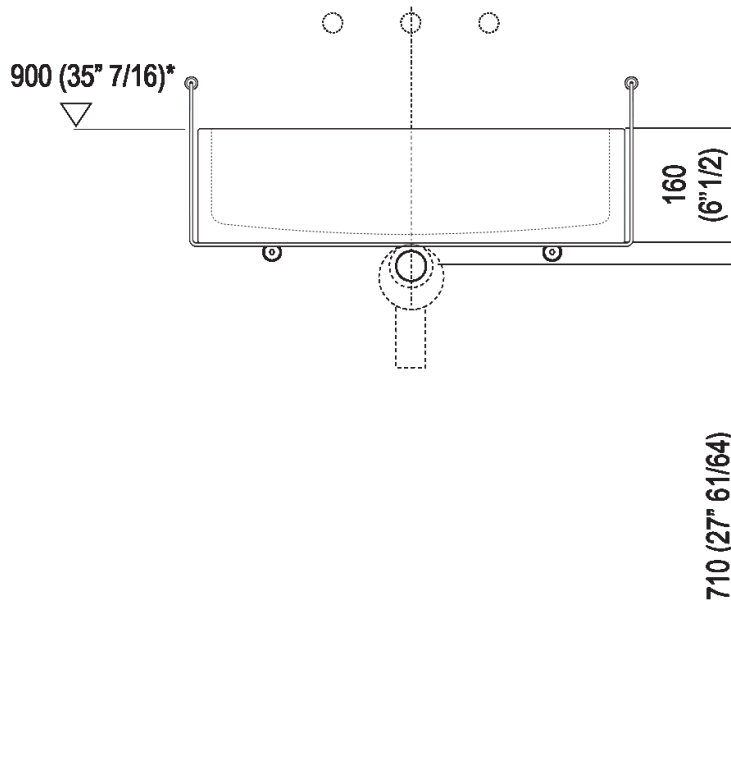

Height:	16 cm	6" 1/4 inches
Width:	63 cm	24" 3/4 inches
Weight:	34 kg	75 lbs
Depth:	40 cm	15" 3/4 inches
Packaging:	70 x 48 x 28 cm	27" 4/8 x 18" 7/8 x 11" inches
Total weight:	41 kg	90 lbs

Main dimensions

Tap position, recommended height

POSIZIONE RUBINETTERIA / TAP POSITION

Altezza consigliata / Recommended height

Installation notes

Scarico per sifone ad incasso e piletta con canotto fisso
Drain for concealed waste trap with not adjustable pipe