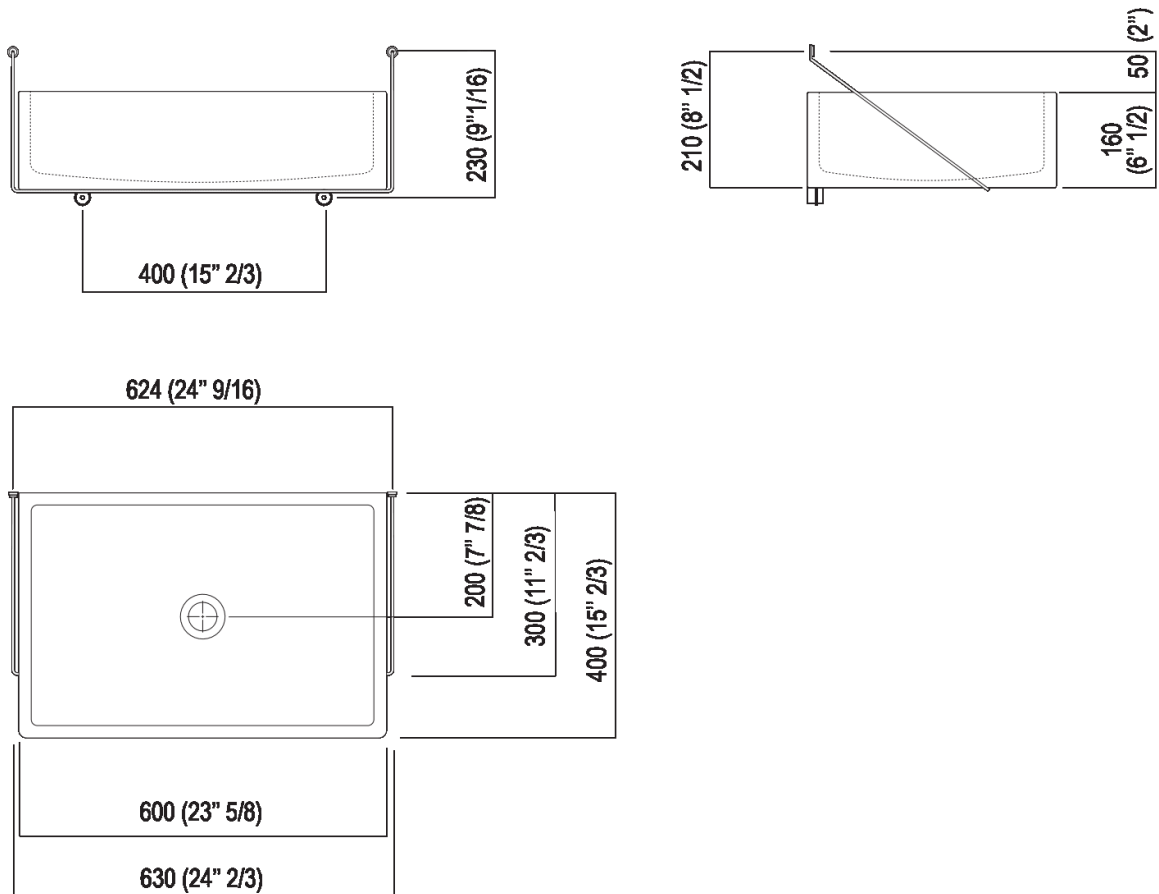

Height:	16 cm	6" 1/4 inches
Width:	63 cm	24" 3/4 inches
Weight:	34 kg	75 lbs
Depth:	40 cm	15" 3/4 inches
Packaging:	70 x 48 x 28 cm	27" 4/8 x 18" 7/8 x 11" inches
Total weight:	41 kg	90 lbs

Main dimensions

Tap position, recommended height

POSIZIONE RUBINETTERIA / TAP POSITION

Altezza consigliata / Recommended height

Installation notes

Scarico per sifone ad incasso e piletta con canotto fisso
Drain for concealed waste trap with not adjustable pipe