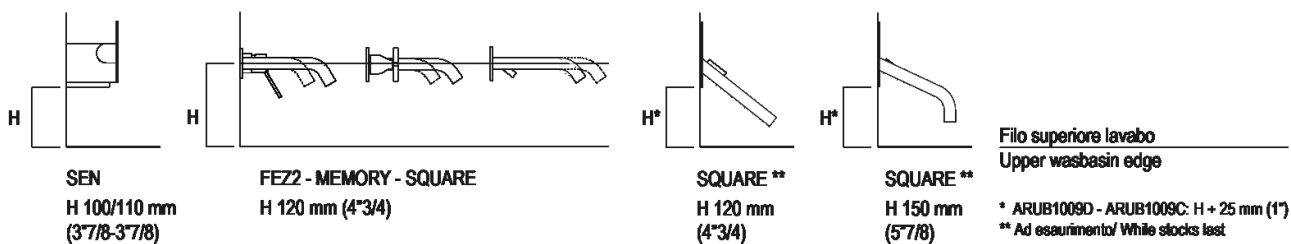

Tap position, recommended height

POSIZIONE RUBINETTERIA / TAP POSITION

Altezza consigliata / Recommended height