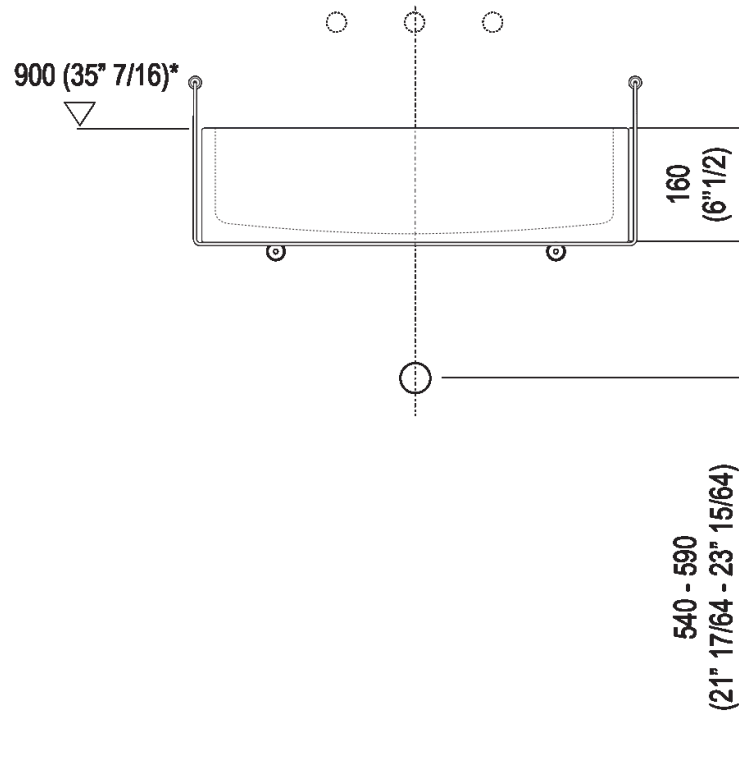

Height:	16 cm	6" 1/4 inches
Width:	63 cm	24" 3/4 inches
Weight:	34 kg	75 lbs
Depth:	40 cm	15" 3/4 inches
Packaging:	70 x 48 x 28 cm	27" 4/8 x 18" 7/8 x 11" inches
Total weight:	41 kg	90 lbs

Main dimensions

Installation notes

Scarico per sifone a bottiglia
Drain for bottle trap

*h.consigliata / advised h.

Installation notes

Scarico per sifone ad incasso
Drain for concealed waste trap

***h.consigliata / advised h.**

Tap position, recommended height

POSIZIONE RUBINETTERIA / TAP POSITION

Altezza consigliata / Recommended height

Installation notes

Scarico per sifone ad incasso e piletta con canotto fisso
Drain for concealed waste trap with not adjustable pipe