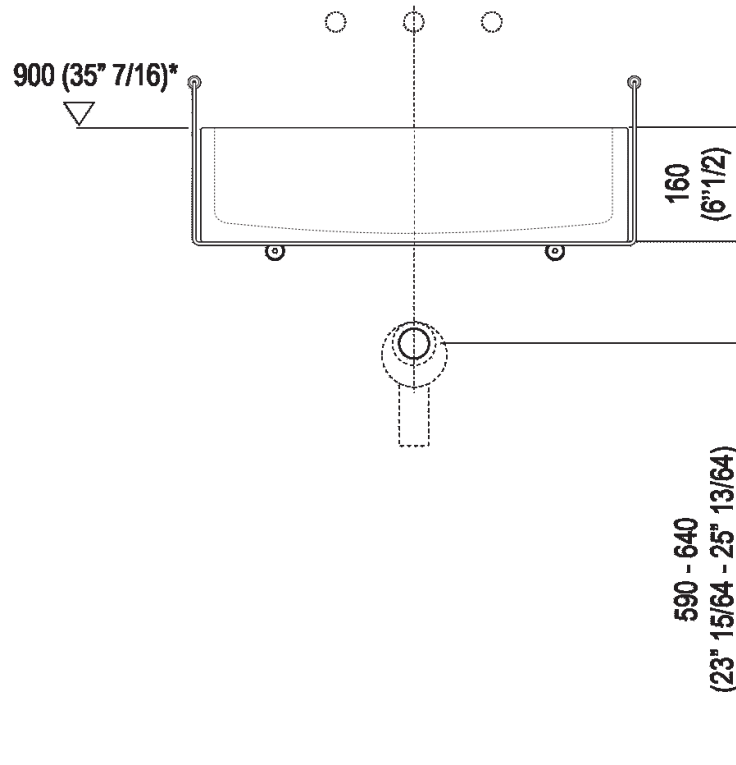

Height:	16 cm	6" 1/4 inches
Width:	63 cm	24" 3/4 inches
Weight:	34 kg	75 lbs
Depth:	40 cm	15" 3/4 inches
Packaging:	70 x 48 x 28 cm	27" 4/8 x 18" 7/8 x 11" inches
Total weight:	41 kg	90 lbs

Main dimensions

Installation notes

Scarico per sifone a bottiglia
Drain for bottle trap

*h.consigliata / advised h.

Installation notes

Scarico per sifone ad incasso
Drain for concealed waste trap

***h.consigliata / advised h.**

Tap position, recommended height

POSIZIONE RUBINETTERIA / TAP POSITION

Altezza consigliata / Recommended height

Installation notes

Scarico per sifone ad incasso e piletta con canotto fisso
Drain for concealed waste trap with not adjustable pipe